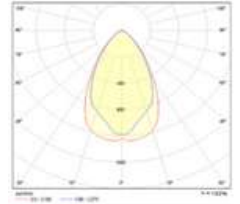

Body :	Aluminium Injection
Diffuser :	PMMA Optical Lens
Source of Light :	Mid Power LED
Lumen/Watt :	120Lm/W
Input Voltage :	20-240V AC 50/60 Hz
Mounting :	Recessed
Dimensions :	W:150 L:425x425mm
Light Color :	3000-4000-6500K
IP Rating :	IP65
Options :	EMG-DALI-Programmable
CRI :	>80
Led lifetime :	100.000+