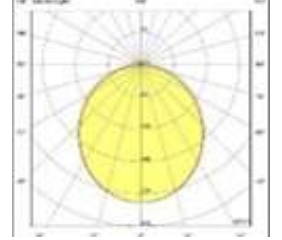

Product Code	Product	Watt	Lumen	CRI	Light Color	Dimensions mm
LND50.S/33.11	Surface	11W	1320Lm	>80	3000-4000-6500K	33x33x500mm
LND50.S/33.16	Surface	16W	1920Lm	>80	3000-4000-6500K	33x33x500mm
LND100.S/33.22	Surface	22W	2640Lm	>80	3000-4000-6500K	33x33x1000mm
LND100.S/33.32	Surface	32W	3840Lm	>80	3000-4000-6500K	33x33x1000mm
LND120.S/33.27	Surface	27W	3240Lm	>80	3000-4000-6500K	33x33x1200mm
LND120.S/33.19	Surface	39W	4680Lm	>80	3000-4000-6500K	33x33x1200mm
LND150.S/33.33	Surface	33W	3960Lm	>80	3000-4000-6500K	33x33x1500mm
LND150.S/33.48	Surface	48W	5760Lm	>80	3000-4000-6500K	33x33x1500mm
LND200.S/33.44	Surface	44W	5280Lm	>80	3000-4000-6500K	33x33x2000mm
LND200.S/33.64	Surface	64W	7680Lm	>80	3000-4000-6500K	33x33x2000mm
LND250.S/33.55	Surface	55W	6600Lm	>80	3000-4000-6500K	33x33x2500mm
LND250.S/33.80	Surface	80W	9600Lm	>80	3000-4000-6500K	33x33x2500mm
LND300.S/33.66	Surface	66W	7920Lm	>80	3000-4000-6500K	33x33x3000mm
LND300.S/33.96	Surface	96W	11520Lm	>80	3000-4000-6500K	33x33x3000mm