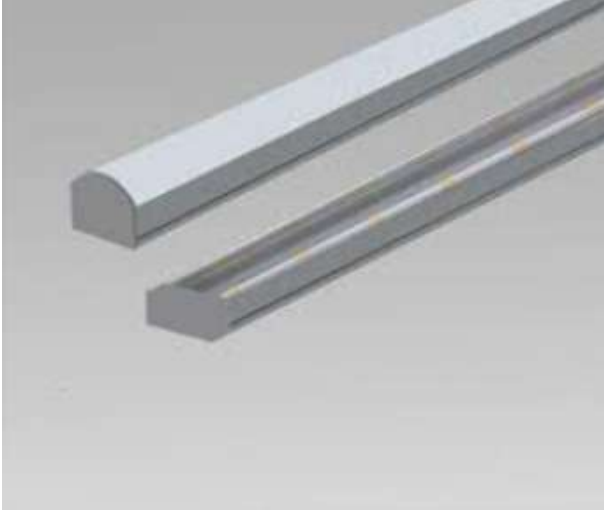

FAST LED BAR

Body :	Extruded Aluminum
Diffuser :	Opal PMMA
Source of Light :	Power LED
Lumen/Watt :	120Lm/W
Input Voltage :	220-240V AC 50/60 Hz
Mounting :	Surface
Dimensions :	W:18mm H:11mm
Light Color :	3000-4000-6500K
CRI :	>80
Dim :	DALI / 1-10V
IP Rating :	IP40

CE LED IP40