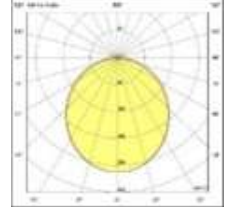

Product Code	Product	Watt	Lumen	CRI	Light Color	Dimensions mm
BOR60.SR/100.66	Suspended	53W	6360Lm	>80	3000-4000-6500K	100x80x600x600mm
BOR120.SR/100.79	Suspended	79W	9480Lm	>80	3000-4000-6500K	100x80x600x1200mm
BOR240.SR/100.68	Suspended	210W	25200Lm	>80	3000-4000-6500K	100x80x1200x1200mm