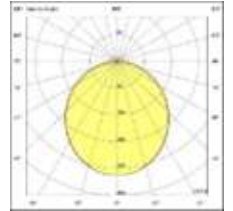

Body :	Extruded Aluminum
Diffuser :	Opal PMMA-Micro Prismatic
Source of Light :	Power LED
Lumen/Watt :	120Lm/W
Input Voltage :	220-240V AC 50/60 Hz
Mounting :	Recessed
Dimensions :	W:90mm H:45mm
Light Color :	3000-4000-6500K
CRI :	>80
Dim :	DALI / 1-10V
IP Rating :	IP40