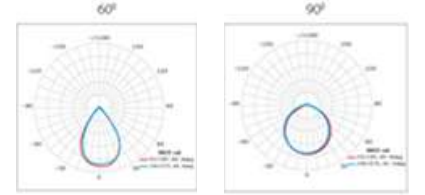

Product Code	Product	Watt	Lumen	CRI	Light Color	Dimensions mm
GAP90/67.70	Sarkıt Yüksek Tavan	70W	9450Lm	>80	3000-4000-6500K	67x61x860mm
GAP115/67.100	Sarkıt Yüksek Tavan	100W	13500Lm	>80	3000-4000-6500K	67x61x1140mm
GAP150/67.120	Sarkıt Yüksek Tavan	120W	16200Lm	>80	3000-4000-6500K	67x61x1500mm
GAP150/67.150	Sarkıt Yüksek Tavan	150W	20250Lm	>80	3000-4000-6500K	67x61x1500mm
GAP200/67.210	Sarkıt Yüksek Tavan	210W	28350Lm	>80	3000-4000-6500K	67x61x2000mm