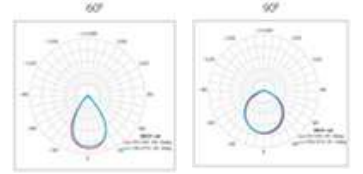

Body :	Aluminium Injection
Diffuser :	PMMA Optical Lens
Source of Light :	High Power LED
Lumen/Watt :	120Lm/W
Input Voltage :	220-240V AC 50/60 Hz
Mounting :	Surface
Dimensions :	W:150 H:1050 L:510mm
Light Color :	3000-4000-6500K
IP Rating :	IP66
Options :	EMG-DALI-Programmable
CRI :	>80
Led lifetime :	100.000+