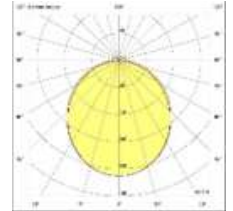

Product Code	Product	Watt	Lumen	CRI	Light Color	Dimensions mm (Ø:W:H:)
APH50/70.29	Surface	29W	3480Lm	>80	3000-4000-6500K	500x70x80mm
APH60/70.35	Surface	35W	4200Lm	>80	3000-4000-6500K	600x70x80mm
APH90/70.57	Surface	57W	6840Lm	>80	3000-4000-6500K	900x70x80mm
APH100/70.64	Surface	64W	7680Lm	>80	3000-4000-6500K	1000x70x80mm
APH120/70.77	Surface	77W	9240Lm	>80	3000-4000-6500K	1200x70x80mm
APH150/70.97	Surface	97W	11640Lm	>80	3000-4000-6500K	1500x70x80mm
APH180/70.119	Surface	119W	14280Lm	>80	3000-4000-6500K	1800x70x80mm
APH200/70.132	Surface	132W	15840Lm	>80	3000-4000-6500K	2000x70x80mm
APH220/70.146	Surface	146W	17520Lm	>80	3000-4000-6500K	2200x70x80mm
APH250/70.167	Surface	167W	20040Lm	>80	3000-4000-6500K	2500x70x80mm
APH280/70.188	Surface	188W	22560Lm	>80	3000-4000-6500K	2800x70x80mm
APH300/70.200	Surface	200W	24000Lm	>80	3000-4000-6500K	3000x70x80mm
APH320/70.216	Surface	216W	25920Lm	>80	3000-4000-6500K	3200x70x80mm
APH350/70.235	Surface	235W	28200Lm	>80	3000-4000-6500K	3500x70x80mm
APH380/70.258	Surface	258W	30960Lm	>80	3000-4000-6500K	3800x70x80mm
APH400/70.272	Surface	272W	32640Lm	>80	3000-4000-6500K	4000x70x80mm
APH450/70.302	Surface	302W	36240Lm	>80	3000-4000-6500K	4500x70x80mm
APH500/70.332	Surface	332W	39840Lm	>80	3000-4000-6500K	5000x70x80mm