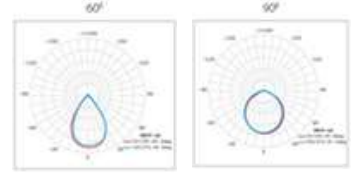

Body :	Aluminium Injection
Diffuser :	PMMA Optical Lens
Source of Light :	High Power LED
Lumen/Watt :	120Lm/W
Input Voltage :	220-240V AC 50/60 Hz
Mounting :	Surface
Dimensions :	W:60 H:360 L:340mm
Light Color :	3000-4000-6500K
IP Rating :	IP66
Options :	EMG-DALI-Programmable
CRI :	>80
Led lifetime :	100.000+