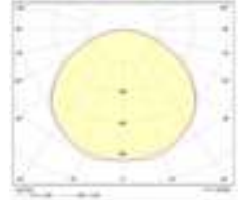

Body :	Extruded Aluminum
Diffuser :	PC Opal
Source of Light :	Mid Power LED
Lumen/Watt :	130Lm/W
Input Voltage :	220-240V AC 50/60 Hz
Mounting :	Surface-Suspended
Dimensions :	W:52 H:72 mm
Light Color :	3000-4000-6500K
IP Rating :	IP65
Options :	EMG-DALI
CRI :	>85
Led lifetime :	100.000+