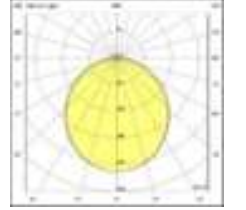

Product Code	Product	Watt	Lumen	CRI	Light Color	Dimensions mm
WLD50/67.11	Suspended	11W	1320Lm	>80	3000-4000-6500K	67x84x500mm
WLD50/67.16	Suspended	16W	1920Lm	>80	3000-4000-6500K	67x84x500mm
WLD100/67.22	Suspended	22W	2640Lm	>80	3000-4000-6500K	67x84x1000mm
WLD100/67.32	Suspended	32W	3840Lm	>80	3000-4000-6500K	67x84x1000mm
WLD120/67.27	Suspended	27W	3240Lm	>80	3000-4000-6500K	67x84x1200mm
WLD120/67.19	Suspended	39W	4680Lm	>80	3000-4000-6500K	67x84x1200mm
WLD150/67.33	Suspended	33W	3960Lm	>80	3000-4000-6500K	67x84x1500mm
WLD150/67.48	Suspended	48W	5760Lm	>80	3000-4000-6500K	67x84x1500mm
WLD200/67.44	Suspended	44W	5280Lm	>80	3000-4000-6500K	67x84x2000mm
WLD200/67.64	Suspended	64W	7680Lm	>80	3000-4000-6500K	67x84x2000mm
WLD250/67.55	Suspended	55W	6600Lm	>80	3000-4000-6500K	67x84x2500mm
WLD250/67.80	Suspended	80W	9600Lm	>80	3000-4000-6500K	67x84x2500mm
WLD300/67.66	Suspended	66W	7920Lm	>80	3000-4000-6500K	67x84x3000mm
WLD300/67.96	Suspended	96W	11520Lm	>80	3000-4000-6500K	67x84x3000mm