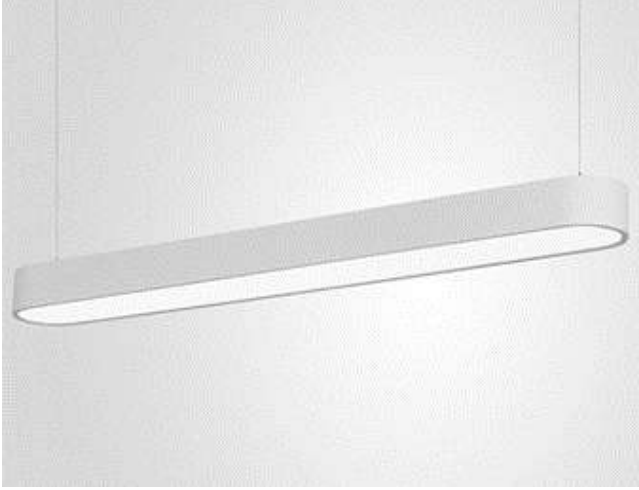

TERA SUSPENDED

Body :	Stainless Steel
Diffuser :	Opal PMMA-Micro Prismatic
Source of Light :	Power LED
Lumen/Watt :	120Lm/W
Input Voltage:	220-240V AC 50/60 Hz
Mounting :	Suspended
Dimensions :	W:100 H:80mm
Light Color :	3000-4000-6500K
CRI :	>80
Dim :	DALI / 1-10V
IP Rating :	IP20

CE LED IP40

Product Code	Product	Watt	Lumen	CRI	Light Color	Dimensions mm
TRA90/80.28	Suspended	28W	3360Lm	>80	3000-4000-6500K	100x80x900mm
TRA120/80.30	Suspended	30W	3600Lm	>80	3000-4000-6500K	100x80x1200mm
TRA128/80.35	Suspended	35W	4200Lm	>80	3000-4000-6500K	100x80x1280mm
TRA150/80.48	Suspended	48W	5760Lm	>80	3000-4000-6500K	100x80x1500mm
TRA170/80.54	Suspended	54W	6480Lm	>80	3000-4000-6500K	100x80x1700mm