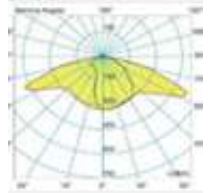

Body :	Aluminium Injection
Diffuser:	PMMA Optical Lens
Source of Light :	Mid Power LED
Lumen/Watt :	120Lm/W
Input Voltage :	220-240V AC 50/60 Hz
Mounting :	Ø42mm Adjustable Console
Dimensions :	W:180 H:70 L:365mm
Light Color :	3000-4000-6500K
IP Rating :	IP66
Options :	DALI-Programmable
CRI :	>80
Led lifetime :	100.000+