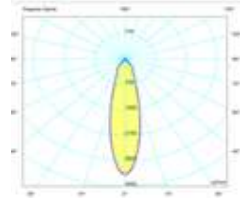

Product Code	Watt	Lumen	Power Factor	CRI	Light Color	Kg	Cut Size mm	Dimensions mm
VNS.2022.50	50W	6500Lm	>95	>80	3000-4000-6500K	1300gr	Ø:2x175mm	H:192 W:384 D:120mm
VNS.2022.36	36W	4680Lm	>95	>80	3000-4000-6500K	910gr	Ø:2x160mm	H:175 W:350 D:120mm
VNS.2022.24	24W	3120Lm	>95	>80	3000-4000-6500K	690gr	Ø:2x130mm	H:147 W:294 D:120mm
VNS.2022.12	12W	1500Lm	>95	>80	3000-4000-6500K	505gr	Ø:2x85mm	H:97 W:194 D:120mm