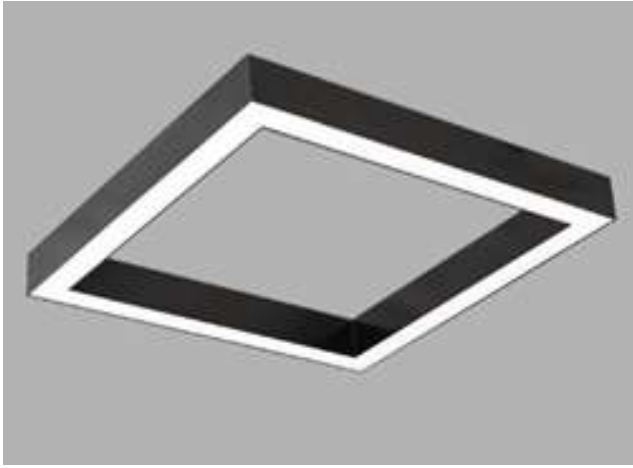

HUGE SURFACE

Body :	Extruded Aluminum
Diffuser :	Opal PMMA-Micro Prismatic
Source of Light :	Power LED
Lumen/Watt :	120Lm/W
Input Voltage :	220-240V AC 50/60 Hz
Mounting :	Surface
Dimensions :	W:55mm H:84mm
Light Color :	3000K-4000K-6500K
CRI :	>80
Options :	DALI / 1-10V
IP Rating :	IP40
Led lifetime :	100.000+

CE LED IP40

Product Code	Product	Watt	Lumen	CRI	Light Color	Dimensions mm (L:W:H:)
HGE55/55.44	Surface	44W	5280Lm	>80	3000-4000-6500K	55x84x550x550mm
HGE55/55.64	Surface	64W	7680Lm	>80	3000-4000-6500K	55x84x550x550mm
HGE100/55.88	Surface	88W	10560Lm	>80	3000-4000-6500K	55x84x1000x1000mm
HGE100/55.128	Surface	128W	15360Lm	>80	3000-4000-6500K	55x84x1000x1000mm
HGE120/55.105	Surface	105W	12600Lm	>80	3000-4000-6500K	55x84x1200x1200mm
HGE120/55.154	Surface	154W	18480Lm	>80	3000-4000-6500K	55x84x1200x1200mm
HGE150/55.132	Surface	132W	15840Lm	>80	3000-4000-6500K	55x84x1500x1500mm
HGE150/55.192	Surface	192W	23040Lm	>80	3000-4000-6500K	55x84x1500x1500mm
HGE200/55.176	Surface	176W	21120Lm	>80	3000-4000-6500K	55x84x2000x2000mm
HGE200/55.256	Surface	256W	30720Lm	>80	3000-4000-6500K	55x84x2000x2000mm
HGE250/55.220	Surface	220W	26400Lm	>80	3000-4000-6500K	55x84x2500x2500mm
HGE250/55.320	Surface	320W	38400Lm	>80	3000-4000-6500K	55x84x2500x2500mm
HGE300/55.264	Surface	264W	31680Lm	>80	3000-4000-6500K	55x84x3000x3000mm
HGE300/55.384	Surface	384W	46080Lm	>80	3000-4000-6500K	55x84x3000x3000mm