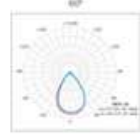

Product Code	Product	Watt	Lumen	CRI	Light Color	Dimensions mm
ATR.800/440.400	Floodlight	400W	54000Lm	>80	3000-4000-6500K	640x440x107mm
ATR.800/440.600	Floodlight	600W	81000Lm	>80	3000-4000-6500K	640x440x107mm
ATR.800/440.800	Floodlight	800W	108000Lm	>80	3000-4000-6500K	640x440x107mm