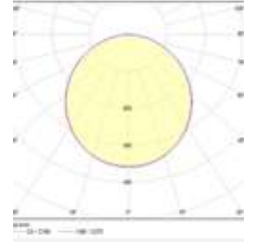

Body :	Die cast aluminum
Diffuser :	Opal PMMA
Source of light :	Power LED
Lumen/Watt :	125Lm/W
Input voltage :	220-240V AC 50/60 Hz
Mounting :	Recessed ceiling mounting
Power factor :	95+
Light color :	3000-4000-6500K
IP rating :	IP20-IP44
Options :	EMG-DALI
CRI :	>80
Led lifetime :	100.000+