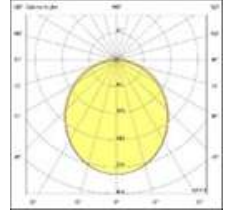

Product Code	Product	Watt	Lumen	CRI	Light Color	Dimensions mm
TRA90.SU/80.28	Surface	28W	3360Lm	>80	3000-4000-6500K	100x80x900mm
TRA120.SU/80.30	Surface	30W	3600Lm	>80	3000-4000-6500K	100x80x1200mm
TRA128.SU/80.35	Surface	35W	4200Lm	>80	3000-4000-6500K	100x80x1280mm
TRA150.SU/80.48	Surface	48W	5760Lm	>80	3000-4000-6500K	100x80x1500mm
TRA170.SU/80.54	Surface	54W	6480Lm	>80	3000-4000-6500K	100x80x1700mm