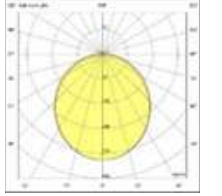

Product Code	Product	Watt	Lumen	CRI	Light Color	Dimensions mm
YTA100.CE/52.66	Surface	66W	7920Lm	>80	3000-4000-6500K	52x65X1000mm
YTA120.CE/52.79	Surface	79W	9480Lm	>80	3000-4000-6500K	52x65X1200mm
YTA150.CE/52.99	Surface	99W	11880Lm	>80	3000-4000-6500K	52x65X1500mm