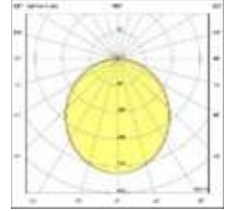

Product Code	Product	Watt	Lumen	CRI	Light Color	Dimensions mm
TAN150.SU/100.48	Surface	48W	5760Lm	>80	3000-4000-6500K	100x80x1500mm
TAN200.SU/100.64	Surface	64W	7680Lm	>80	3000-4000-6500K	100x80x2000mm
TAN250.SU/100.80	Surface	80W	9600Lm	>80	3000-4000-6500K	100x80x2500mm
TAN300.SU/100.96	Surface	96W	11520Lm	>80	3000-4000-6500K	100x80x3000mm
TAN350.SU/100.112	Surface	112W	13440Lm	>80	3000-4000-6500K	100x80x3500mm
TAN400.SU/100.128	Surface	128W	15360Lm	>80	3000-4000-6500K	100x80x4000mm
TAN450.SU/100.144	Surface	144W	17280Lm	>80	3000-4000-6500K	100x80x4500mm
TAN500.SU/100.160	Surface	160W	19200Lm	>80	3000-4000-6500K	100x80x5000mm