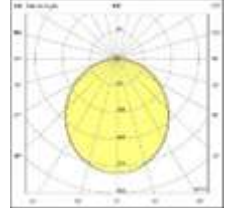

Product Code	Product	Watt	Lumen	CRI	Light Color	Dimensions mm
RCK50/98.11	Recessed	11W	1320Lm	>80	3000-4000-6500K	98x60x500mm
RCK50/98.16	Recessed	16W	1920Lm	>80	3000-4000-6500K	98x60x500mm
RCK100/98.22	Recessed	22W	2640Lm	>80	3000-4000-6500K	98x60x1000mm
RCK100/98.32	Recessed	32W	3840Lm	>80	3000-4000-6500K	98x60x1000mm
RCK120/98.27	Recessed	27W	3240Lm	>80	3000-4000-6500K	98x60x1200mm
RCK120/98.39	Recessed	39W	4680Lm	>80	3000-4000-6500K	98x60x1200mm
RCK150/98.33	Recessed	33W	3960Lm	>80	3000-4000-6500K	98x60x1500mm
RCK150/98.48	Recessed	48W	5760Lm	>80	3000-4000-6500K	98x60x1500mm
RCK200/98.44	Recessed	44W	5280Lm	>80	3000-4000-6500K	98x60x2000mm
RCK200/98.64	Recessed	64W	7680Lm	>80	3000-4000-6500K	98x60x2000mm
RCK250/98.55	Recessed	55W	6600Lm	>80	3000-4000-6500K	98x60x2500mm
RCK250/98.80	Recessed	80W	9600Lm	>80	3000-4000-6500K	98x60x2500mm
RCK300/98.66	Recessed	66W	7920Lm	>80	3000-4000-6500K	98x60x3000mm
RCK300/98.96	Recessed	96W	11520Lm	>80	3000-4000-6500K	98x60x3000mm