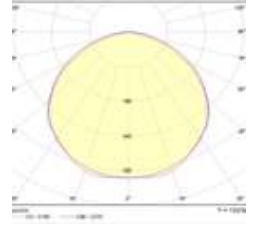

Product Code	Watt	Lumen	IK	CRI	Light Color	Kg	Dimensions mm
MTX.2022.150	150W	18000Lm	IK08	>85	3000-4000-6500K	6Kg	W:120 H:110 L:1500mm
MTX.2022.110	110W	13200Lm	IK08	>85	3000-4000-6500K	5Kg	W:120 H:110 L:1200mm
MTX.2022.75	75W	9000Lm	IK08	>85	3000-4000-6500K	4Kg	W:120 H:110 L:900mm
MTX.2022.65	65W	7800Lm	IK08	>85	3000-4000-6500K	3Kg	W:120 H:110 L:600mm
MTX.2022.50	50W	6000Lm	IK08	>85	3000-4000-6500K	3Kg	W:120 H:110 L:600mm