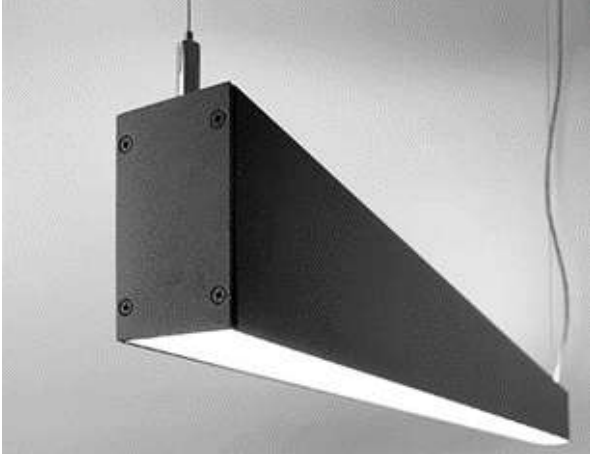

RIVER SUSPENDED

Body :	Extruded Aluminum
Diffuser :	Opal PMMA-Micro Prismatic
Source of Light :	Power LED
Lumen/Watt :	120Lm/W
Input Voltage :	220-240V AC 50/60 Hz
Mounting :	Suspended
Dimensions :	W:35mm H:60mm
Light Color :	3000-4000-6500K
CRI :	>80
Dim :	DALI / 1-10V
IP Rating :	IP40

CE LED IP40

Product Code	Product	Watt	Lumen	CRI	Light Color	Dimensions mm
RVR50/35.11	Suspended	11W	1320Lm	>80	3000-4000-6500K	35x60x500mm
RVR50/35.16	Suspended	16W	1920Lm	>80	3000-4000-6500K	35x60x500mm
RVR100/35.22	Suspended	22W	2640Lm	>80	3000-4000-6500K	35x60x1000mm
RVR100/35.32	Suspended	32W	3840Lm	>80	3000-4000-6500K	35x60x1000mm
RVR120/35.27	Suspended	27W	3240Lm	>80	3000-4000-6500K	35x60x1200mm
RVR120/35.19	Suspended	39W	4680Lm	>80	3000-4000-6500K	35x60x1200mm
RVR150/35.33	Suspended	33W	3960Lm	>80	3000-4000-6500K	35x60x1500mm
RVR150/35.48	Suspended	48W	5760Lm	>80	3000-4000-6500K	35x60x1500mm
RVR200/35.44	Suspended	44W	5280Lm	>80	3000-4000-6500K	35x60x2000mm
RVR200/35.64	Suspended	64W	7680Lm	>80	3000-4000-6500K	35x60x2000mm
RVR250/35.55	Suspended	55W	6600Lm	>80	3000-4000-6500K	35x60x2500mm
RVR250/35.80	Suspended	80W	9600Lm	>80	3000-4000-6500K	35x60x2500mm
RVR300/35.66	Suspended	66W	7920Lm	>80	3000-4000-6500K	35x60x3000mm
RVR300/35.96	Suspended	96W	11520Lm	>80	3000-4000-6500K	35x60x3000mm