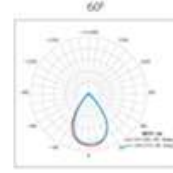

Product Code	Product	Watt	Lumen	CRI	Light Color	Dimensions mm
ATR.300/320.150	Floodlight	150W	20250Lm	>80	3000-4000-6500K	315x320x107mm
ATR.300/320.225	Floodlight	225W	30375Lm	>80	3000-4000-6500K	315x320x107mm
ATR.300/320.300	Floodlight	300W	40500Lm	>80	3000-4000-6500K	315x320x107mm