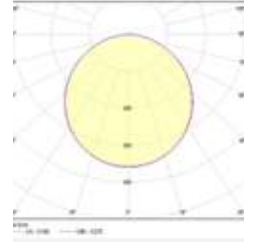

Body :	Die cast aluminum
Diffuser :	Aluminum reflector - PMMA
Source of light :	COB LED
Lumen/Watt :	130Lm/W
Input voltage :	220-240V AC 50/60 Hz
Mounting :	Recessed ceiling mounting
Power factor :	95+
Light color :	3000-4000-6500K
IP rating :	IP20-IP44
Options :	EMG-DALI
CRI :	>80
Led lifetime :	100.000+