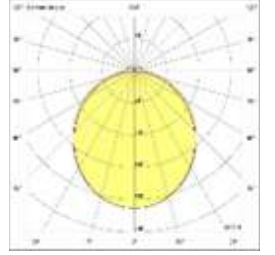

Product Code	Product	Watt	Lumen	CRI	Light Color	Dimensions mm
ELT40/SA.80.40	Sıva Altı Dairesel	40W	4800Lm	>80	3000-4000-6500K	400x80mm
ELT50/SA.80.52	Sıva Altı Dairesel	52W	6240Lm	>80	3000-4000-6500K	500x80mm
ELT60/SA.80.60	Sıva Altı Dairesel	60W	7200Lm	>80	3000-4000-6500K	600x80mm
ELT90/SA.80.110	Sıva Altı Dairesel	110W	13200Lm	>80	3000-4000-6500K	900x80mm
ELT100/SA.80.120	Sıva Altı Dairesel	120W	14400Lm	>80	3000-4000-6500K	1000x80mm
ELT120/SA.80.200	Sıva Altı Dairesel	200W	24000Lm	>80	3000-4000-6500K	1200x80mm
ELT150/SA.80.360	Sıva Altı Dairesel	360W	43200Lm	>80	3000-4000-6500K	1500x80mm