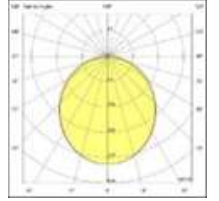

Product Code	Product	Watt	Lumen	CRI	Light Color	Dimensions mm
KYR60.SU/80.36	Suspended	36W	4320Lm	>80	3000-4000-6500K	600x600X80mm
KYR60.SU/80.60	Suspended	60W	7200Lm	>80	3000-4000-6500K	600x600X80mm