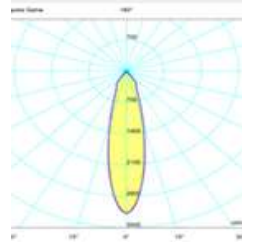

LED

IP20

Product Code	Watt	Lumen	Power Factor	CRI	Light Color	Kg	Cut Size mm	Dimensions mm
PLC.2022.50	50W	6500Lm	>95	>80	3000-4000-6500K	1250gr	Ø:2x175mm	H:190 W:354 D:120mm
PLC.2022.36	36W	4680Lm	>95	>80	3000-4000-6500K	870gr	Ø:2x130mm	H:147 W:294 D:120mm
PLC.2022.24	24W	3120Lm	>95	>80	3000-4000-6500K	650gr	Ø:2x105mm	H:117 W:234 D:120mm
PLC.2022.18	18W	2340Lm	>95	>80	3000-4000-6500K	540gr	Ø:2x85mm	H:97 W:194 D:120mm