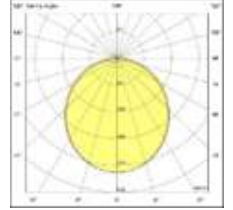

Body :	Extruded Aluminum
Diffuser :	Opal PMMA-Micro Prismatic
Source of Light :	Power LED
Lumen/Watt :	120Lm/W
Input Voltage :	220-240V AC 50/60 Hz
Mounting :	Recessed
Dimensions :	W:68mm H:37mm
Light Color :	3000-4000-6500K
CRI :	>80
Dim :	DALI / 1-10V
IP Rating :	IP40