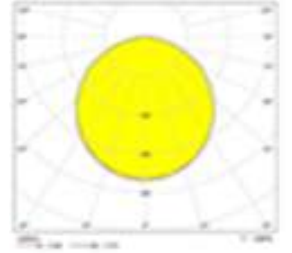

Product Code	Product	Watt	Lumen	CRI	Light Color	Dimensions mm (L:W:H:)
FRM3030/70.12	Recessed	12W	1440Lm	>80	3000-4000-6500K	295X295x70mm
FRM3060/70.22	Recessed	22W	2640Lm	>80	3000-4000-6500K	295X595x70mm
FRM6060/70.36	Recessed	36W	4320Lm	>80	3000-4000-6500K	595X595x70mm
FRM30120/70.36	Recessed	36W	4320Lm	>80	3000-4000-6500K	295X1195x70mm
FRM60120/70.70	Recessed	70W	8400Lm	>80	3000-4000-6500K	595X1195x70mm
FRM120120/70.140	Recessed	140W	16800Lm	>80	3000-4000-6500K	1195X1195x70mm