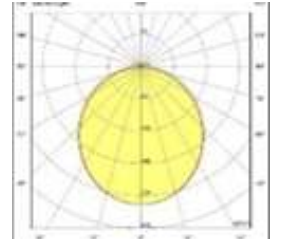

Product Code	Product	Watt	Lumen	CRI	Light Color	Dimensions mm
LND50/33.11	Suspended	11W	1320Lm	>80	3000-4000-6500K	33x33x500mm
LND50/33.16	Suspended	16W	1920Lm	>80	3000-4000-6500K	33x33x500mm
LND100/33.22	Suspended	22W	2640Lm	>80	3000-4000-6500K	33x33x1000mm
LND100/33.32	Suspended	32W	3840Lm	>80	3000-4000-6500K	33x33x1000mm
LND120/33.27	Suspended	27W	3240Lm	>80	3000-4000-6500K	33x33x1200mm
LND120/33.19	Suspended	39W	4680Lm	>80	3000-4000-6500K	33x33x1200mm
LND150/33.33	Suspended	33W	3960Lm	>80	3000-4000-6500K	33x33x1500mm
LND150/33.48	Suspended	48W	5760Lm	>80	3000-4000-6500K	33x33x1500mm
LND200/33.44	Suspended	44W	5280Lm	>80	3000-4000-6500K	33x33x2000mm
LND200/33.64	Suspended	64W	7680Lm	>80	3000-4000-6500K	33x33x2000mm
LND250/33.55	Suspended	55W	6600Lm	>80	3000-4000-6500K	33x33x2500mm
LND250/33.80	Suspended	80W	9600Lm	>80	3000-4000-6500K	33x33x2500mm
LND300/33.66	Suspended	66W	7920Lm	>80	3000-4000-6500K	33x33x3000mm
LND300/33.96	Suspended	96W	11520Lm	>80	3000-4000-6500K	33x33x3000mm