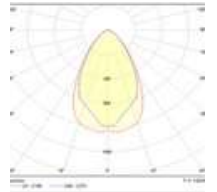

Body :	Aluminium Injection
Diffuser :	PMMA Optical Lens
Source of Light :	High Power LED
Lumen/Watt :	120Lm/W
Input Voltage :	220-240V AC 50/60 Hz
Mounting :	Surface-Suspended
Dimensions :	W:100 Ø:282mm
Light Color :	3000-4000-6500K
IP Rating :	IP65
Options :	EMG-DALI-Programmable
CRI :	>80
Led lifetime :	100.000+