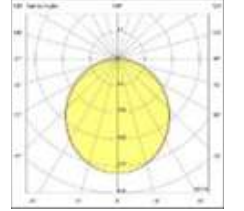

Product Code	Product	Watt	Lumen	CRI	Light Color	Dimensions mm
TAN150.RE/100.48	Recessed	48W	5760Lm	>80	3000-4000-6500K	100x80x1500mm
TAN200.RE/100.64	Recessed	64W	7680Lm	>80	3000-4000-6500K	100x80x2000mm
TAN250.RE/100.80	Recessed	80W	9600Lm	>80	3000-4000-6500K	100x80x2500mm
TAN300.RE/100.96	Recessed	96W	11520Lm	>80	3000-4000-6500K	100x80x3000mm
TAN350.RE/100.112	Recessed	112W	13440Lm	>80	3000-4000-6500K	100x80x3500mm
TAN400.RE/100.128	Recessed	128W	15360Lm	>80	3000-4000-6500K	100x80x4000mm
TAN450.RE/100.144	Recessed	144W	17280Lm	>80	3000-4000-6500K	100x80x4500mm
TAN500.RE/100.160	Recessed	160W	19200Lm	>80	3000-4000-6500K	100x80x5000mm