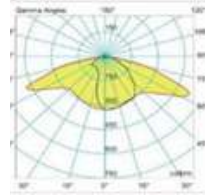

Product Code	Watt	Lumen	IK	CRI	Light Color	Kg	Dimensions mm
SFT.2022.240	240W	28800Lm	IK08	>80	3000-4000-6500K	6,5Kg	W:337 H:70 L:793mm
SFT.2022.200	200W	24000Lm	IK08	>80	3000-4000-6500K	6,5Kg	W:337 H:70 L:793mm
SFT.2022.180	180W	21600Lm	IK08	>80	3000-4000-6500K	6,5Kg	W:337 H:70 L:793mm