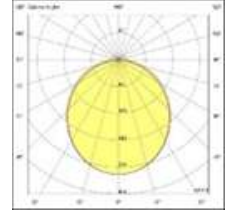

Product Code	Product	Watt	Lumen	CRI	Light Color	Dimensions mm
TRA90.SU/80.28	Surface	28W	3360Lm	>80	3000-4000-6500K	100x80x900mm
TRA120.SU/80.30	Surface	30W	3600Lm	>80	3000-4000-6500K	100x80x1200mm
TRA128.SU/80.35	Surface	35W	4200Lm	>80	3000-4000-6500K	100x80x1280mm
TRA150.SU/80.48	Surface	48W	5760Lm	>80	3000-4000-6500K	100x80x1500mm
TRA170.SU/80.54	Surface	54W	6480Lm	>80	3000-4000-6500K	100x80x1700mm