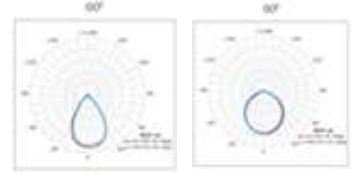

Body :	Aluminium Injection
Diffuser :	PMMA Optical Lens
Source of Light :	Mid Power LED
Lumen/Watt :	120Lm/W
Input Voltage :	220-240V AC 50/60 Hz
Mounting :	Surface
Dimensions :	W:60 H:420 L:380mm
Light Color :	3000-4000-6500K
IP Rating :	IP66
Options :	EMG-DALI-Programmable
CRI :	>80
Led lifetime :	100.000+