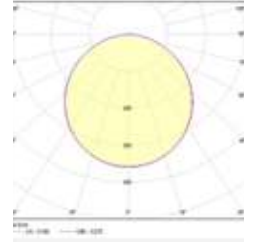

Body :	Die cast aluminum
Diffuser :	Opal PMMA
Source of light :	Power LED
Lumen/Watt :	125Lm/W
Input voltage :	220-240V AC 50/60 Hz
Mounting :	Recessed ceiling mounting
Power factor :	95+
Light color :	3000-4000-6500K
IP rating :	IP20-IP44
Options :	EMG-DALI
CRI :	>80
Led lifetime :	100.000+