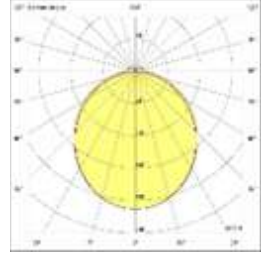

Product Code	Product	Watt	Lumen	CRI	Light Color	Dimensions mm
ELT40/SA.80.40	Sıva Altı Dairesel	40W	4800Lm	>80	3000-4000-6500K	400x80mm
ELT50/SA.80.52	Sıva Altı Dairesel	52W	6240Lm	>80	3000-4000-6500K	500x80mm
ELT60/SA.80.60	Sıva Altı Dairesel	60W	7200Lm	>80	3000-4000-6500K	600x80mm
ELT90/SA.80.110	Sıva Altı Dairesel	110W	13200Lm	>80	3000-4000-6500K	900x80mm
ELT100/SA.80.120	Sıva Altı Dairesel	120W	14400Lm	>80	3000-4000-6500K	1000x80mm
ELT120/SA.80.200	Sıva Altı Dairesel	200W	24000Lm	>80	3000-4000-6500K	1200x80mm
ELT150/SA.80.360	Sıva Altı Dairesel	360W	43200Lm	>80	3000-4000-6500K	1500x80mm