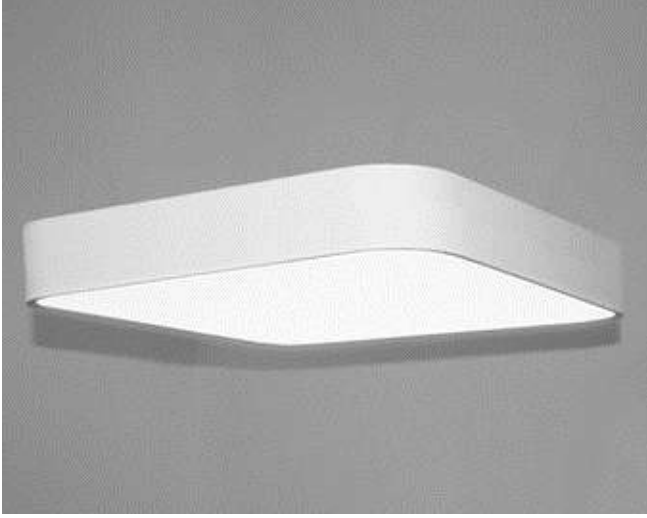

KAYRA SURFACE

Body :	Stainless Steel
Diffuser :	Opal PMMA-Micro Prismatic
Işık Kaynağı :	Power LED
Lumen/Watt :	120Lm/W
Input Voltage :	220-240V AC 50/60 Hz
Mounting :	Surface
Dimensions :	W:600 H:80mm
Light Color :	3000-4000-6500K
CRI :	>80
Dim :	DALI / 1-10V
IP Rating :	IP20

CE LED IP40

Product Code	Product	Watt	Lumen	CRI	Light Color	Dimensions mm
KYR60.CE/80.36	Sıva Üstü Dekoratif	36W	4320Lm	>80	3000-4000-6500K	600x600X80mm
KYR60.CE/80.60	Sıva Üstü Dekoratif	60W	7200Lm	>80	3000-4000-6500K	600x600X80mm