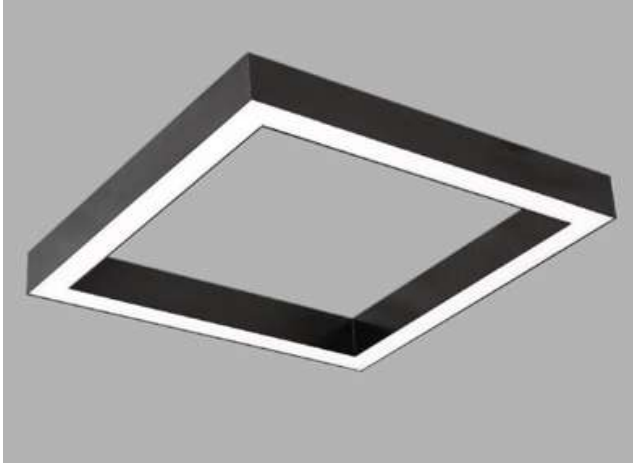

ICON SURFACE

Body :	Extruded Aluminum
Diffuser :	Opal PMMA-Micro Prismatic
Source of Light :	Power LED
Lumen/Watt :	120Lm/W
Input Voltage :	220-240V AC 50/60 Hz
Mounting :	Surface
Dimensions :	W:35mm H:60mm
Light Color :	3000K-4000K-6500K
CRI :	>80
Options :	DALI / 1-10V
IP Rating :	IP40
Led lifetime :	100.000+

CE LED IP40

Product Code	Product	Watt	Lumen	CRI	Light Color	Dimensions mm (L:W:H:)
ICN55/35.44	Surface	44W	5280Lm	>80	3000-4000-6500K	35x60x550x550mm
ICN55/35.64	Surface	64W	7680Lm	>80	3000-4000-6500K	35x60x550x550mm
ICN100/35.88	Surface	88W	10560Lm	>80	3000-4000-6500K	35x60x1000x1000mm
ICN100/35.128	Surface	128W	15360Lm	>80	3000-4000-6500K	35x60x1000x1000mm
ICN120/35.105	Surface	105W	12600Lm	>80	3000-4000-6500K	35x60x1200x1200mm
ICN120/35.154	Surface	154W	18480Lm	>80	3000-4000-6500K	35x60x1200x1200mm
ICN150/35.132	Surface	132W	15840Lm	>80	3000-4000-6500K	35x60x1500x1500mm
ICN150/35.192	Surface	192W	23040Lm	>80	3000-4000-6500K	35x60x1500x1500mm
ICN200/35.176	Surface	176W	21120Lm	>80	3000-4000-6500K	35x60x2000x2000mm
ICN200/35.256	Surface	256W	30720Lm	>80	3000-4000-6500K	35x60x2000x2000mm
ICN250/35.220	Surface	220W	26400Lm	>80	3000-4000-6500K	35x60x2500x2500mm
ICN250/35.320	Surface	320W	38400Lm	>80	3000-4000-6500K	35x60x2500x2500mm
ICN300/35.264	Surface	264W	31680Lm	>80	3000-4000-6500K	35x60x3000x3000mm
ICN300/35.384	Surface	384W	46080Lm	>80	3000-4000-6500K	35x60x3000x3000mm