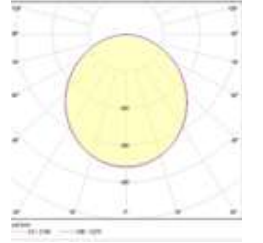

Body :	Die cast aluminum
Diffuser :	Aluminum reflector - PMMA
Source of light :	COB LED
Lumen/Watt :	130Lm/W
Input voltage :	220-240V AC 50/60 Hz
Mounting :	Recessed ceiling mounting
Power factor :	95+
Light color :	3000-4000-6500K
IP rating :	IP20-IP44
Options :	EMG-DALI
CRI :	>80
Led lifetime :	100.000+