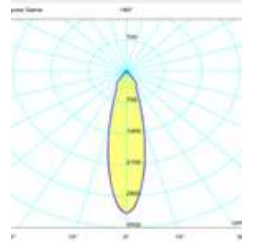

Product Code	Watt	Lumen	Power Factor	CRI	Light Color	Kg	Cut Size mm	Dimensions mm
RIN.2022.50	50W	5000Lm	>95	>80	3000-4000-6500K	1300gr	Ø:2x175mm	H:192 W:384 D:120mm
RIN.2022.32	32W	4000Lm	>95	>80	3000-4000-6500K	1100gr	Ø:2x160mm	H:175 W:350 D:120mm
RIN.2022.25	25W	3000Lm	>95	>80	3000-4000-6500K	910gr	Ø:2x130mm	H:147 W:294 D:120mm
RIN.2022.16	16W	2000Lm	>95	>80	3000-4000-6500K	690gr	Ø:2x105mm	H:117 W:234 D:120mm
RIN.2022.12	12W	1500Lm	>95	>80	3000-4000-6500K	505gr	Ø:2x85mm	H:97 W:194 D:120mm