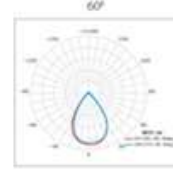

Product Code	Product	Watt	Lumen	CRI	Light Color	Dimensions mm
ATR.1200/660.600	Floodlight	600W	81000Lm	>80	3000-4000-6500K	640x660x107mm
ATR.1200/660.900	Floodlight	900W	121500Lm	>80	3000-4000-6500K	640x660x107mm
ATR.1200/660.1200	Floodlight	1200W	162000Lm	>80	3000-4000-6500K	640x660x107mm