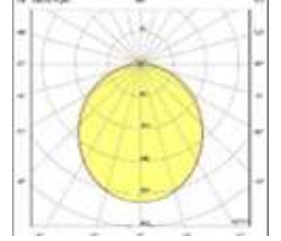

Product Code	Product	Watt	Lumen	CRI	Light Color	Dimensions mm
DLT100/18.15	Surface	15W	1800Lm	>80	3000-4000-6500K	18x11x1000mm
DLT150/18.22	Surface	22W	2640Lm	>80	3000-4000-6500K	18x11x1500mm
DLT200/18.30	Surface	30W	3600Lm	>80	3000-4000-6500K	18x11x2000mm
DLT250/18.37	Surface	37W	4440Lm	>80	3000-4000-6500K	18x11x2500mm
DLT300/18.45	Surface	45W	5400Lm	>80	3000-4000-6500K	18x11x3000mm
DLT350/18.52	Surface	52W	6240Lm	>80	3000-4000-6500K	18x11x3500mm
DLT400/18.60	Surface	60W	7200Lm	>80	3000-4000-6500K	18x11x4000mm
DLT450/18.68	Surface	68W	8160Lm	>80	3000-4000-6500K	18x11x4500mm
DLT500/18.75	Surface	75W	9000Lm	>80	3000-4000-6500K	18x11x4500mm