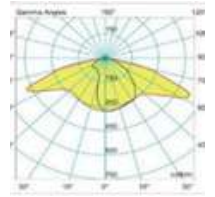

Product Code	Product	Watt	Lumen	CRI	Light Color	Dimensions mm
ATL.2022.EMG-14/72	Acil Durum	2x36W	5000Lm	>80	6500K	W:325 H:130 L:1300mm

Street & Road
Lighting Luminaires

BOHO

Body :	Aluminium Injection
Diffuser :	PMMA Optical Lens
Source of Light :	High Power LED
Lumen/Watt :	120Lm/W
Input Voltage :	220-240V AC 50/60 Hz
Mounting:	Ø50mm Adjustable Console
Dimensions :	W:212 H:67 L:372mm
Light Color :	3000-4000-6500K
IP Rating :	IP66
Options :	Led lifetime
CRI :	>80
Led lifetime :	100.000+