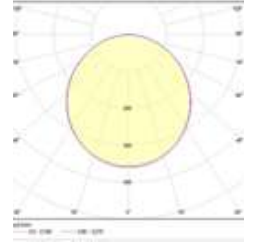

Body :	Die cast aluminum
Diffuser :	Opal PMMA
Işık Kaynağı :	Power LED
Lumen/Watt :	125Lm/W
Input voltage :	220-240V AC 50/60 Hz
Mounting :	Recessed ceiling mounting
Power factor :	95+
Light color :	3000-4000-6500K
IP rating :	IP20-IP44
Options :	EMG-DALI
CRI :	>80
Led lifetime :	100.000+