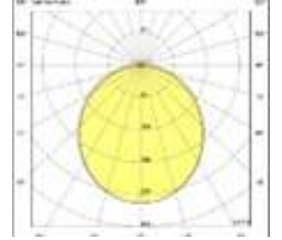

Product Code	Product	Watt	Lumen	CRI	Light Color	Dimensions mm
OCN50/50.11	Suspended	11W	1320Lm	>80	3000-4000-6500K	50x50x500mm
OCN50/50.16	Suspended	16W	1920Lm	>80	3000-4000-6500K	50x50x500mm
OCN100/50.22	Suspended	22W	2640Lm	>80	3000-4000-6500K	50x50x1000mm
OCN100/50.32	Suspended	32W	3840Lm	>80	3000-4000-6500K	50x50x1000mm
OCN120/50.27	Suspended	27W	3240Lm	>80	3000-4000-6500K	50x50x1200mm
OCN120/50.19	Suspended	39W	4680Lm	>80	3000-4000-6500K	50x50x1200mm
OCN150/50.33	Suspended	33W	3960Lm	>80	3000-4000-6500K	50x50x1500mm
OCN150/50.48	Suspended	48W	5760Lm	>80	3000-4000-6500K	50x50x1500mm
OCN200/50.44	Suspended	44W	5280Lm	>80	3000-4000-6500K	50x50x2000mm
OCN200/50.64	Suspended	64W	7680Lm	>80	3000-4000-6500K	50x50x2000mm
OCN250/50.55	Suspended	55W	6600Lm	>80	3000-4000-6500K	50x50x2500mm
OCN250/50.80	Suspended	80W	9600Lm	>80	3000-4000-6500K	50x50x2500mm
OCN300/50.66	Suspended	66W	7920Lm	>80	3000-4000-6500K	50x50x3000mm
OCN300/50.96	Sarkit Linear	96W	11520Lm	>80	3000-4000-6500K	50x50x3000mm