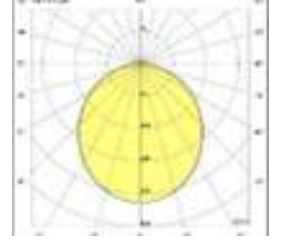

Product Code	Product	Watt	Lumen	CRI	Light Color	Dimensions mm
LKE50.S/52.11	Surface	11W	1320Lm	>80	3000-4000-6500K	52x65x500mm
LKE50.S/52.16	Surface	16W	1920Lm	>80	3000-4000-6500K	52x65x500mm
LKE100.S/52.22	Surface	22W	2640Lm	>80	3000-4000-6500K	52x65x1000mm
LKE100.S/52.32	Surface	32W	3840Lm	>80	3000-4000-6500K	52x65x1000mm
LKE120.S/52.27	Surface	27W	3240Lm	>80	3000-4000-6500K	52x65x1200mm
LKE120.S/52.19	Surface	39W	4680Lm	>80	3000-4000-6500K	52x65x1200mm
LKE150.S/52.33	Surface	33W	3960Lm	>80	3000-4000-6500K	52x65x1500mm
LKE150.S/52.48	Surface	48W	5760Lm	>80	3000-4000-6500K	52x65x1500mm
LKE200.S/52.44	Surface	44W	5280Lm	>80	3000-4000-6500K	52x65x2000mm
LKE200.S/52.64	Surface	64W	7680Lm	>80	3000-4000-6500K	52x65x2000mm
LKE250.S/52.55	Surface	55W	6600Lm	>80	3000-4000-6500K	52x65x2500mm
LKE250.S/52.80	Surface	80W	9600Lm	>80	3000-4000-6500K	52x65x2500mm
LKE300.S/52.66	Surface	66W	7920Lm	>80	3000-4000-6500K	52x65x3000mm
LKE300.S/52.96	Surface	96W	11520Lm	>80	3000-4000-6500K	52x65x3000mm