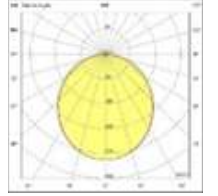

Product Code	Product	Watt	Lumen	CRI	Light Color	Dimensions mm
VLT90.SU/52.58	Surface	58W	6960Lm	>80	3000-4000-6500K	52x65x900mm
VLT100.SU/52.64	Surface	64W	7680Lm	>80	3000-4000-6500K	52x65x1000mm
VLT120.SU/52.77	Surface	77W	9240Lm	>80	3000-4000-6500K	52x65x1200mm
VLT150.SU/52.96	Surface	96W	11520Lm	>80	3000-4000-6500K	52x65x1500mm
VLT180.SU/52.115	Surface	115W	13800Lm	>80	3000-4000-6500K	52x65x1800mm
VLT200.SU/52.128	Surface	128W	15360Lm	>80	3000-4000-6500K	52x65x2000mm