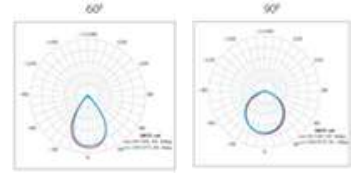

Body :	Aluminium Injection
Diffuser :	PMMA Optical Lens
Source of Light :	High Power LED
Lumen/Watt :	120Lm/W
Input Voltage :	220-240V AC 50/60 Hz
Mounting :	Surface
Dimensions :	W:150 H:350 L:510mm
Light Color :	3000-4000-6500K
IP Rating :	IP66
Options :	EMG-DALI-Programmable
CRI :	>80
Led lifetime :	100.000+