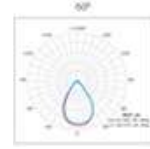

Product Code	Product	Watt	Lumen	CRI	Light Color	Dimensions mm
ATR.400/535.200	Floodlight	200W	27000Lm	>80	3000-4000-6500K	315x535x107mm
ATR.400/535.300	Floodlight	300W	40500Lm	>80	3000-4000-6500K	315x535x107mm
ATR.400/535.400	Floodlight	400W	54000Lm	>80	3000-4000-6500K	315x535x107mm