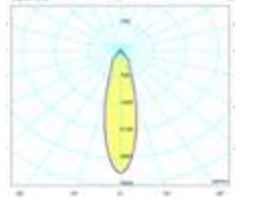

LED

IP20

Product Code	Watt	Lumen	Power Factor	CRI	Light Color	Kg	Cut Size mm	Dimensions mm
SHO.2022.40	40W	5000Lm	>95	>80	3000-4000-6500K	1300gr	Ø:2x175mm	H:192 W:384 D:120mm
SHO.2022.32	32W	4000Lm	>95	>80	3000-4000-6500K	1100gr	Ø:2x160mm	H:175 W:350 D:120mm
SHO.2022.24	24W	3500Lm	>95	>80	3000-4000-6500K	910gr	Ø:2x130mm	H:147 W:294 D:120mm
SHO.2022.16	16W	2000Lm	>95	>80	3000-4000-6500K	690gr	Ø:2x105mm	H:117 W:234 D:120mm
SHO.2022.12	12W	1500Lm	>95	>80	3000-4000-6500K	505gr	Ø:2x85mm	H:97 W:194 D:120mm