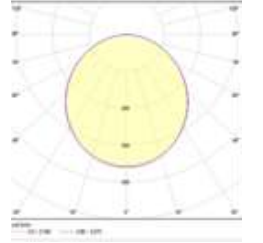

Product Code	Watt	Lumen	Power Factor	CRI	Light Color	Kg	Cut Size mm	Dimensions mm
ALT.2022.25	25W	3250Lm	>95	>80	3000-4000-6500K	700gr	Ø:210mm	Ø:227 D: 85mm
ALT.2022.18	18W	2340Lm	>95	>80	3000-4000-6500K	530gr	Ø:175mm	Ø:192 D: 85mm
ALT.2022.18	18W	2340Lm	>95	>80	3000-4000-6500K	470gr	Ø:160mm	Ø:175 D: 85mm
ALT.2022.9	9W	1170Lm	>95	>80	3000-4000-6500K	300gr	Ø:105mm	Ø:117 D: 70mm
ALT.2022.6	6W	780Lm	>95	>80	3000-4000-6500K	280gr	Ø:85mm	Ø:97 D: 70mm

Product Code	Watt	Lumen	Power Factor	CRI	Light Color	Kg	Cut Size mm	Dimensions mm
ARN.2022.25	25W	3250Lm	>95	>80	3000-4000-6500K	860gr	Ø:175mm	H:192 D: 55mm
ARN.2022.18	18W	2340Lm	>95	>80	3000-4000-6500K	580gr	Ø:130mm	H:147 D: 54mm
ARN.2022.12	12W	1560Lm	>95	>80	3000-4000-6500K	420gr	Ø:105mm	H:117 D: 48mm
ARN.2022.9	9W	1170Lm	>95	>80	3000-4000-6500K	370gr	Ø:85mm	H:97 D: 45mm

LED

IP20

Product Code	Watt	Lumen	Power Factor	CRI	Light Color	Kg	Cut Size mm	Dimensions mm
AST.2022.12	12W	1560Lm	>95	>80	3000-4000-6500K	430gr	Ø:1050mm	W:120 D: 85mm
AST.2022.9	9W	1170Lm	>95	>80	3000-4000-6500K	400gr	Ø:80mm	W:90 D: 85mm