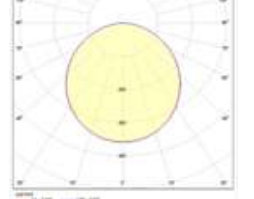

LED

IP20

Product Code	Watt	Lumen	Power Factor	CRI	Light Color	Kg	Cut Size mm	Dimensions mm
VNS.2022.50	50W	6500Lm	>95	>80	3000-4000-6500K	1300gr	Ø:2x175mm	H:192 W:384 D:120mm
VNS.2022.36	36W	4680Lm	>95	>80	3000-4000-6500K	910gr	Ø:2x160mm	H:175 W:350 D:120mm
VNS.2022.24	24W	3120Lm	>95	>80	3000-4000-6500K	690gr	Ø:2x130mm	H:147 W:294 D:120mm
VNS.2022.12	12W	1500Lm	>95	>80	3000-4000-6500K	505gr	Ø:2x85mm	H:97 W:194 D:120mm

LED

IP20

Product Code	Watt	Lumen	Power Factor	CRI	Light Color	Kg	Cut Size mm	Dimensions mm
WVE.2022.25	25W	3250Lm	>95	>80	3000-4000-6500K	1000gr	Ø:210mm	H:227 D: 85mm
WVE.2022.18	18W	2340Lm	>95	>80	3000-4000-6500K	770gr	Ø:175mm	H:192 D: 85mm
WVE.2022.18	18W	2340Lm	>95	>80	3000-4000-6500K	670gr	Ø:160mm	H:175 D: 85mm
WVE.2022.12	12W	1560Lm	>95	>80	3000-4000-6500K	520gr	Ø:130mm	H:147 D: 75mm
WVE.2022.9	9W	1170Lm	>95	>80	3000-4000-6500K	400gr	Ø:105mm	H:117 D: 70mm
WVE.2022.6	6W	780Lm	>95	>80	3000-4000-6500K	380gr	Ø:85mm	H:97 D: 70mm