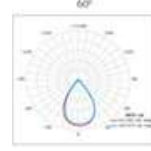

Product Code	Product	Watt	Lumen	CRI	Light Color	Dimensions mm
ATR.1000/550.500	Floodlight	500W	67500Lm	>80	3000-4000-6500K	640x550x107mm
ATR.1000/550.750	Floodlight	750W	101250Lm	>80	3000-4000-6500K	640x550x107mm
ATR.1000/550.1000	Floodlight	1000W	135000Lm	>80	3000-4000-6500K	640x550x107mm