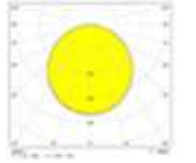

Ürün Kodu	Ürün	Watt	Lumen	CRI	Işık Rengi	Ölçüler / mm
FRM3030SU/70.12	Sarkıt Led Panel	12W	1440Lm	>80	3000-4000-6500K	300x300x70mm
FRM3060SU/70.22	Sarkıt Led Panel	22W	2640Lm	>80	3000-4000-6500K	300x600x70mm
FRM6060SU/70.36	Sarkıt Led Panel	36W	4320Lm	>80	3000-4000-6500K	600x600x70mm
FRM30120SU/70.36	Sarkıt Led Panel	36W	4320Lm	>80	3000-4000-6500K	300x1200x70mm
FRM60120SU/70.70	Sarkıt Led Panel	70W	8400Lm	>80	3000-4000-6500K	600x1200x70mm
FRM120120SU/70.140	Sarkıt Led Panel	140W	16800Lm	>80	3000-4000-6500K	1200x1200x70mm