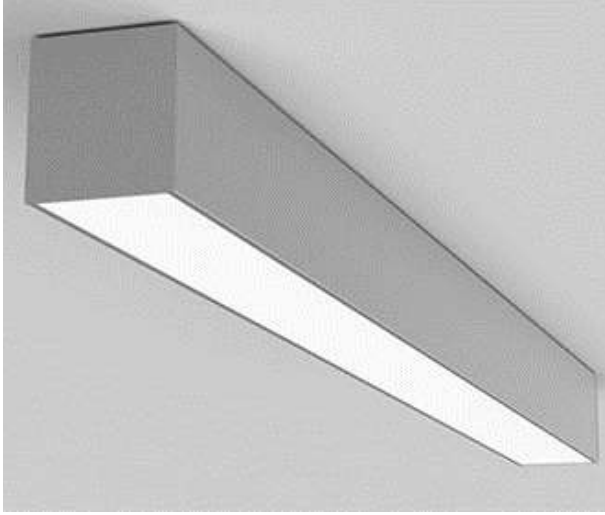

WILD SURFACE

Body :	Extruded Aluminum
Diffuser :	Opal PMMA-Micro Prismatic
Source of Light :	Power LED
Lumen/Watt :	120Lm/W
Input Voltage :	220-240V AC 50/60 Hz
Mounting :	Surface
Dimensions :	W:67mm H:84mm
Light Color :	3000-4000-6500K
CRI :	>80
Dim :	DALI / 1-10V
IP Rating :	P40

Product Code	Product	Watt	Lumen	CRI	Light Color	Dimensions mm
WLD50.S/67.11	Surface	11W	1320Lm	>80	3000-4000-6500K	67x84x500mm
WLD50.S/67.16	Surface	16W	1920Lm	>80	3000-4000-6500K	67x84x500mm
WLD100.S/67.22	Surface	22W	2640Lm	>80	3000-4000-6500K	67x84x1000mm
WLD100.S/67.32	Surface	32W	3840Lm	>80	3000-4000-6500K	67x84x1000mm
WLD120.S/67.27	Surface	27W	3240Lm	>80	3000-4000-6500K	67x84x1200mm
WLD120.S/67.19	Surface	39W	4680Lm	>80	3000-4000-6500K	67x84x1200mm
WLD150.S/67.33	Surface	33W	3960Lm	>80	3000-4000-6500K	67x84x1500mm
WLD150.S/67.48	Surface	48W	5760Lm	>80	3000-4000-6500K	67x84x1500mm
WLD200.S/67.44	Surface	44W	5280Lm	>80	3000-4000-6500K	67x84x2000mm
WLD200.S/67.64	Surface	64W	7680Lm	>80	3000-4000-6500K	67x84x2000mm
WLD250.S/67.55	Surface	55W	6600Lm	>80	3000-4000-6500K	67x84x2500mm
WLD250.S/67.80	Surface	80W	9600Lm	>80	3000-4000-6500K	67x84x2500mm
WLD300.S/67.66	Surface	66W	7920Lm	>80	3000-4000-6500K	67x84x3000mm
WLD300.S/67.96	Surface	96W	11520Lm	>80	3000-4000-6500K	67x84x3000mm