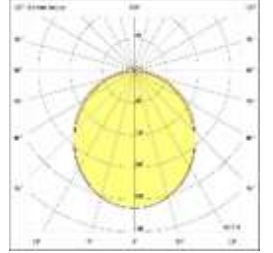

Product Code	Product	Watt	Lumen	CRI	Light Color	Dimensions mm
ELT40/80.40	Suspended	40W	4800Lm	>80	3000-4000-6500K	400x80mm
ELT50/80.52	Suspended	52W	6240Lm	>80	3000-4000-6500K	500x80mm
ELT60/80.60	Suspended	60W	7200Lm	>80	3000-4000-6500K	600x80mm
ELT90/80.110	Suspended	110W	13200Lm	>80	3000-4000-6500K	900x80mm
ELT100/80.120	Suspended	120W	14400Lm	>80	3000-4000-6500K	1000x80mm
ELT120/80.200	Suspended	200W	24000Lm	>80	3000-4000-6500K	1200x80mm
ELT150/80.360	Suspended	360W	43200Lm	>80	3000-4000-6500K	1500x80mm