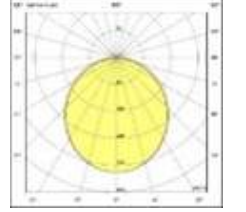

Product Code	Product	Watt	Lumen	CRI	Light Color	Dimensions mm
TRA90/80.28	Suspended	28W	3360Lm	>80	3000-4000-6500K	100x80x900mm
TRA120/80.30	Suspended	30W	3600Lm	>80	3000-4000-6500K	100x80x1200mm
TRA128/80.35	Suspended	35W	4200Lm	>80	3000-4000-6500K	100x80x1280mm
TRA150/80.48	Suspended	48W	5760Lm	>80	3000-4000-6500K	100x80x1500mm
TRA170/80.54	Suspended	54W	6480Lm	>80	3000-4000-6500K	100x80x1700mm