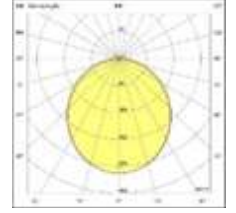

Product Code	Product	Watt	Lumen	CRI	Light Color	Dimensions mm
BOR60.CE/100.66	Sıva Üstü Dekoratif	53W	6360Lm	>80	3000-4000-6500K	100x80x600x600mm
BOR120.CE/100.79	Sıva Üstü Dekoratif	79W	9480Lm	>80	3000-4000-6500K	100x80x600x1200mm
BOR240.CE/100.68	Sıva Üstü Dekoratif	210W	25200Lm	>80	3000-4000-6500K	100x80x1200x1200mm