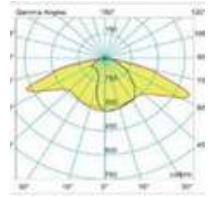

Body :	Aluminium Injection
Diffuser :	PMMA Optical Lens
Source of Light :	High Power LED
Lumen/Watt :	120Lm/W
Input Voltage :	220-240V AC 50/60 Hz
Mounting :	Ø60 Adjustable Console
Dimensions :	250 H:90 L:520mm
Light Color :	3000-4000-6500K
IP Rating :	IP66
Options :	DALI-Programmable
CRI :	>80
Led lifetime :	100.000+