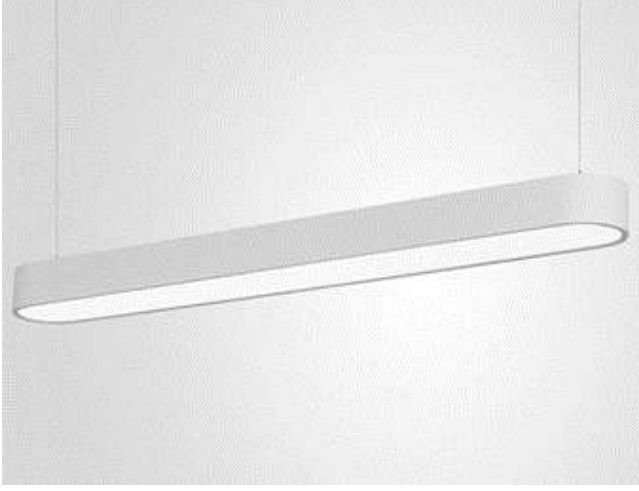

TERA SUSPENDED

Body :	Stainless Steel
Diffuser :	Opal PMMA-Micro Prismatic
Source of Light :	Power LED
Lumen/Watt :	120Lm/W
Input Voltage:	220-240V AC 50/60 Hz
Mounting :	Suspended
Dimensions :	W:100 H:80mm
Light Color :	3000-4000-6500K
CRI :	>80
Dim :	DALI / 1-10V
IP Rating :	IP20

CE LED IP40

Product Code	Product	Watt	Lumen	CRI	Light Color	Dimensions mm
TRA90/80.28	Suspended	28W	3360Lm	>80	3000-4000-6500K	100x80x900mm
TRA120/80.30	Suspended	30W	3600Lm	>80	3000-4000-6500K	100x80x1200mm
TRA128/80.35	Suspended	35W	4200Lm	>80	3000-4000-6500K	100x80x1280mm
TRA150/80.48	Suspended	48W	5760Lm	>80	3000-4000-6500K	100x80x1500mm
TRA170/80.54	Suspended	54W	6480Lm	>80	3000-4000-6500K	100x80x1700mm