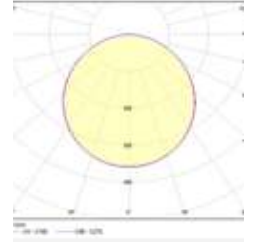

Product Code	Watt	Lumen	Power Factor	CRI	Light Color	Kg	Cut Size mm	Dimensions mm
BLP.2022.25	25W	3250Lm	>95	>80	3000-4000-6500K	660gr	Ø:180mm	Ø:200 D: mm
BLP.2022.18	18W	2340Lm	>95	>80	3000-4000-6500K	360gr	Ø:130mm	Ø:150 D: mm
BLP.2022.12	12W	1560Lm	>95	>80	3000-4000-6500K	300gr	Ø:105mm	Ø:120 D: mm
BLP.2022.9	9W	1170Lm	>95	>80	3000-4000-6500K	280gr	Ø:90mm	Ø:108 D: mm
BLP.2022.6	6W	750Lm	>95	>80	3000-4000-6500K	150gr	Ø:70mm	Ø:80 D: mm