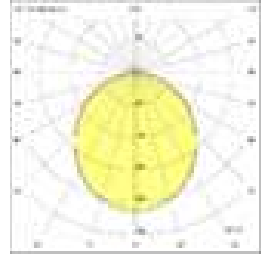

Product Code	Product	Watt	Lumen	CRI	Light Color	Dimensions mm
ELT40/SU.80.40	Surface	40W	4800Lm	>80	3000-4000-6500K	400x80mm
ELT50/SU.80.52	Surface	52W	6240Lm	>80	3000-4000-6500K	500x80mm
ELT60/SU.80.60	Surface	60W	7200Lm	>80	3000-4000-6500K	600x80mm
ELT90/SU.80.110	Surface	110W	13200Lm	>80	3000-4000-6500K	900x80mm
ELT100/SU.80.120	Surface	120W	14400Lm	>80	3000-4000-6500K	1000x80mm
ELT120/SU.80.200	Surface	200W	24000Lm	>80	3000-4000-6500K	1200x80mm
ELT150/SU.80.360	Surface	360W	43200Lm	>80	3000-4000-6500K	1500x80mm