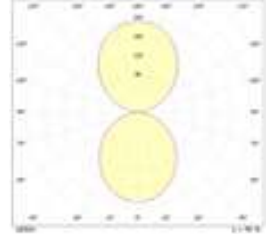

Product Code	Product	Watt	Lumen	CRI	Light Color	Dimensions mm
DLT50/35.22	Wall Up & Down	22W	2640Lm	>80	3000-4000-6500K	35x100x500mm
DLT50/35.16	Wall Up & Down	32W	3840Lm	>80	3000-4000-6500K	35x100x500mm
DLT100/35.44	Wall Up & Down	44W	5280Lm	>80	3000-4000-6500K	35x100x1000mm
DLT100/35.64	Wall Up & Down	64W	7680Lm	>80	3000-4000-6500K	35x100x1000mm
DLT120/35.54	Wall Up & Down	54W	6480Lm	>80	3000-4000-6500K	35x100x1200mm
DLT120/35.78	Wall Up & Down	78W	9360Lm	>80	3000-4000-6500K	35x100x1200mm
DLT150/35.66	Wall Up & Down	66W	7920Lm	>80	3000-4000-6500K	35x100x1500mm
DLT150/35.96	Wall Up & Down	96W	11520Lm	>80	3000-4000-6500K	35x100x1500mm
DLT200/35.84	Wall Up & Down	88W	10560Lm	>80	3000-4000-6500K	35x100x2000mm
DLT200/35.128	Wall Up & Down	128W	15360Lm	>80	3000-4000-6500K	35x100x2000mm
DLT250/35.110	Wall Up & Down	110W	13200Lm	>80	3000-4000-6500K	35x100x2500mm
DLT250/35.160	Wall Up & Down	160W	19200Lm	>80	3000-4000-6500K	35x100x2500mm
DLT300/35.132	Wall Up & Down	132W	15840Lm	>80	3000-4000-6500K	35x100x3000mm
DLT300/35.192	Wall Up & Down	192W	23040Lm	>80	3000-4000-6500K	35x100x3000mm