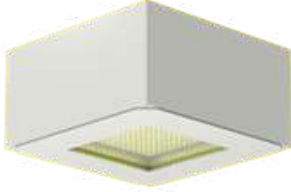

MERGE SURFACE