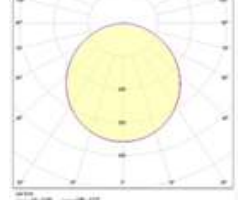

LED

IP20

Product Code	Watt	Lumen	Power Factor	CRI	Light Color	Kg	Cut Size mm	Dimensions mm
ULT.2022.25	25W	3000Lm	>95	>80	3000-4000-6500K	1200gr	Ø:210mm	W:227 H:227 D:85mm
ULT.2022.20	20W	2500Lm	>95	>80	3000-4000-6500K	860gr	Ø:175mm	W:192 H:192 D:85 mm
ULT.2022.16	16W	2000Lm	>95	>80	3000-4000-6500K	720gr	Ø:160mm	W:175 H:175 D:85 mm
ULT.2022.12	12W	1500Lm	>95	>80	3000-4000-6500K	580gr	Ø:130mm	W:147 H:147 D:80 mm
ULT.2022.8	8W	1000Lm	>95	>80	3000-4000-6500K	420gr	Ø:105mm	W:117 H:117 D:70 mm
ULT.2022.6	6W	750Lm	>95	>80	3000-4000-6500K	370gr	Ø:85mm	W:97 H:97 D:70 mm

LED

IP20

Product Code	Watt	Lumen	Power Factor	CRI	Light Color	Kg	Cut Size mm	Dimensions mm
URB.2022.25	25W	3250Lm	>95	>80	3000-4000-6500K	1000gr	Ø:210mm	H:227 D: 85mm
URB.2022.18	18W	2340Lm	>95	>80	3000-4000-6500K	770gr	Ø:175mm	H:192 D: 85mm
URB.2022.18	18W	2340Lm	>95	>80	3000-4000-6500K	670gr	Ø:160mm	H:175 D: 85mm
URB.2022.12	12W	1560Lm	>95	>80	3000-4000-6500K	520gr	Ø:130mm	H:147 D: 75mm
URB.2022.9	9W	1170Lm	>95	>80	3000-4000-6500K	400gr	Ø:105mm	H:117 D: 70mm
URB.2022.6	6W	780Lm	>95	>80	3000-4000-6500K	380gr	Ø:85mm	H:97 D: 70mm