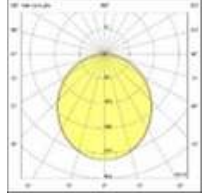

Product Code	Product	Watt	Lumen	CRI	Light Color	Dimensions mm
VST60.CE/70.58	Surface	58W	6960Lm	>80	3000-4000-6500K	70x80x600mm
VST90.CE/70.86	Surface	86W	10320Lm	>80	3000-4000-6500K	70x80x900mm
VST120.CE/70.115	Surface	115W	13800Lm	>80	3000-4000-6500K	70x80x1200mm
VST150.CE/70.144	Surface	144W	17280Lm	>80	3000-4000-6500K	70x80x1500mm