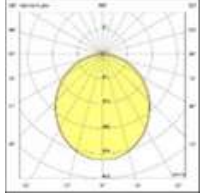

Product Code	Product	Watt	Lumen	CRI	Light Color	Dimensions mm
VST60.SU/70.58	Suspended	58W	6960Lm	>80	3000-4000-6500K	70x80x600mm
VST90.SU/70.86	Suspended	86W	10320Lm	>80	3000-4000-6500K	70x80x900mm
VST120.SU/70.115	Suspended	115W	13800Lm	>80	3000-4000-6500K	70x80x1200mm
VST150.SU/70.144	Suspended	144W	17280Lm	>80	3000-4000-6500K	70x80x1500mm