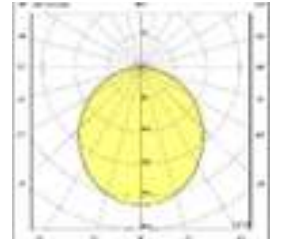

Product Code	Product	Watt	Lumen	CRI	Light Color	Dimensions mm
OCN50.S/50.11	Surface	11W	1320Lm	>80	3000-4000-6500K	50x50x500mm
OCN50.S/50.16	Surface	16W	1920Lm	>80	3000-4000-6500K	50x50x500mm
OCN100.S/50.22	Surface	22W	2640Lm	>80	3000-4000-6500K	50x50x1000mm
OCN100.S/50.32	Surface	32W	3840Lm	>80	3000-4000-6500K	50x50x1000mm
OCN120.S/50.27	Surface	27W	3240Lm	>80	3000-4000-6500K	50x50x1200mm
OCN120.S/50.19	Surface	39W	4680Lm	>80	3000-4000-6500K	50x50x1200mm
OCN150.S/50.33	Surface	33W	3960Lm	>80	3000-4000-6500K	50x50x1500mm
OCN150.S/50.48	Surface	48W	5760Lm	>80	3000-4000-6500K	50x50x1500mm
OCN200.S/50.44	Surface	44W	5280Lm	>80	3000-4000-6500K	50x50x2000mm
OCN200.S/50.64	Surface	64W	7680Lm	>80	3000-4000-6500K	50x50x2000mm
OCN250.S/50.55	Surface	55W	6600Lm	>80	3000-4000-6500K	50x50x2500mm
OCN250.S/50.80	Surface	80W	9600Lm	>80	3000-4000-6500K	50x50x2500mm
OCN300.S/50.66	Surface	66W	7920Lm	>80	3000-4000-6500K	50x50x3000mm
OCN300.S/50.96	Surface	96W	11520Lm	>80	3000-4000-6500K	50x50x3000mm