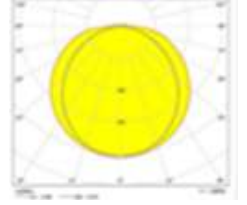

Product Code	Product	Watt	Lumen	CRI	Light Color	Dimensions mm
LOP60/60.18	Surface	18W	2160Lm	>80	3000-4000-6500K	60x70x600mm
LOP90/60.28	Surface	28W	3360Lm	>80	3000-4000-6500K	60x70x900mm
LOP100/60.33	Surface	33W	3960Lm	>80	3000-4000-6500K	60x70x1000mm
LOP120/60.36	Surface	36W	4320Lm	>80	3000-4000-6500K	60x70x1200mm
LOP120/60.45	Surface	45W	5400Lm	>80	3000-4000-6500K	60x70x1200mm
LOP150/60.60	Surface	60W	7200Lm	>80	3000-4000-6500K	60x70x1500mm