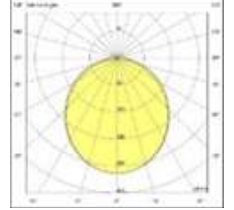

Product Code	Product	Watt	Lumen	CRI	Light Color	Dimensions mm
SNY50.S/87.11	Surface	11W	1320Lm	>80	3000-4000-6500K	87x87x500mm
SNY50.S/87.16	Surface	16W	1920Lm	>80	3000-4000-6500K	87x87x500mm
SNY100.S/87.22	Surface	22W	2640Lm	>80	3000-4000-6500K	87x87x1000mm
SNY100.S/87.32	Surface	32W	3840Lm	>80	3000-4000-6500K	87x87x1000mm
SNY120.S/87.27	Surface	27W	3240Lm	>80	3000-4000-6500K	87x87x1200mm
SNY120.S/87.19	Surface	39W	4680Lm	>80	3000-4000-6500K	87x87x1200mm
SNY150.S/87.33	Surface	33W	3960Lm	>80	3000-4000-6500K	87x87x1500mm
SNY150.S/87.48	Surface	48W	5760Lm	>80	3000-4000-6500K	87x87x1500mm
SNY200.S/87.44	Surface	44W	5280Lm	>80	3000-4000-6500K	87x87x2000mm
SNY200.S/87.64	Surface	64W	7680Lm	>80	3000-4000-6500K	87x87x2000mm
SNY250.S/87.55	Surface	55W	6600Lm	>80	3000-4000-6500K	87x87x2500mm
SNY250.S/87.80	Surface	80W	9600Lm	>80	3000-4000-6500K	87x87x2500mm
SNY300.S/87.66	Surface	66W	7920Lm	>80	3000-4000-6500K	87x87x3000mm
SNY300.S/87.96	Surface	96W	11520Lm	>80	3000-4000-6500K	87x87x3000mm