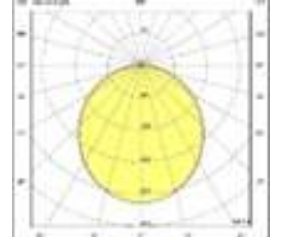

Body :	Extruded Aluminum
Diffuser :	Opal PMMA-Micro Prismatic
Source of Light :	Power LED
Lumen/Watt :	120Lm/W
Input Voltage :	220-240V AC 50/60 Hz
Mounting :	Suspended
Dimensions :	W:87mm H:87mm
Light Color :	3000-4000-6500K
CRI :	>80
Dim :	DALI / 1-10V
IP Rating :	IP40