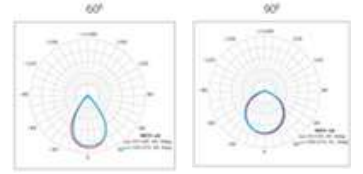

Body :	Aluminium Injection
Diffuser :	PMMA Optical Lens
Source of Light :	High Power LED
Lumen/Watt :	120Lm/W
Input Voltage :	220-240V AC 50/60 Hz
Mounting :	Surface
Dimensions :	W:150 H:700 L:510mm
Light Color :	3000-4000-6500K
IP Rating :	IP66
Options :	EMG-DALI-Programmable
CRI :	>80
Led lifetime :	100.000+