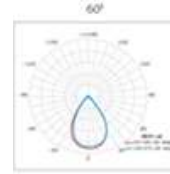

Body :	Aluminium Injection
Diffuser :	PMMA Optical Lens
Source of Light:	Power LED
Lumen/Watt :	135Lm/W
Input Voltage :	220-240V AC 50/60 Hz
Mounting :	Surface-Suspended
Dimensions :	W:150 H:107 L:315mm
Light Color :	3000K-4000K-6500K
CRI :	>80
Options :	DALI / 1-10V
IP Rating :	IP66
Led lifetime :	100.000+