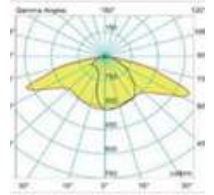

Body :	Aluminium Injection
Diffuser :	PMMA Optical Lens
Source of Light :	High Power LED
Lumen/Watt :	120Lm/W
Input Voltage :	220-240V AC 50/60 Hz
Mounting :	Ø60mm Adjustable Console
Dimensions :	W:292 H:68 L:679mm
Light Color :	3000-4000-6500K
IP Rating :	IP66
Options :	DALI-Programmable
CRI :	>80
Led lifetime :	100.000+