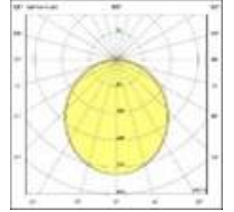

Product Code	Product	Watt	Lumen	CRI	Light Color	Dimensions mm
TRA90/80.28	Suspended	28W	3360Lm	>80	3000-4000-6500K	100x80x900mm
TRA120/80.30	Suspended	30W	3600Lm	>80	3000-4000-6500K	100x80x1200mm
TRA128/80.35	Suspended	35W	4200Lm	>80	3000-4000-6500K	100x80x1280mm
TRA150/80.48	Suspended	48W	5760Lm	>80	3000-4000-6500K	100x80x1500mm
TRA170/80.54	Suspended	54W	6480Lm	>80	3000-4000-6500K	100x80x1700mm