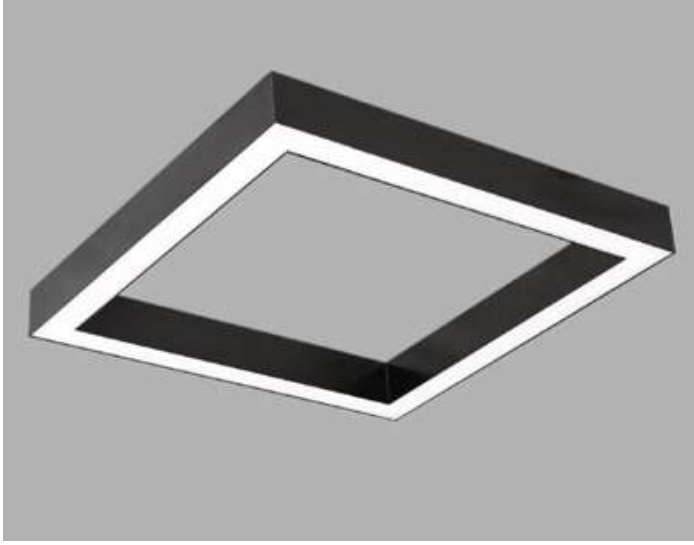

HABIT SURFACE

Body :	Extruded Aluminum
Diffuser :	Opal PMMA-Micro Prismatic
Source of Light :	Power LED
Lumen/Watt :	120Lm/W
Input Voltage :	220-240V AC 50/60 Hz
Mounting :	Surface
Dimensions :	595x595x H:85mm
Light Color :	3000K-4000K-6500K
CRI :	>80
Options :	DALI / 1-10V
IP Rating :	IP65
Led lifetime :	100.000+

CE LED IP40

Product Code	Product	Watt	Lumen	CRI	Light Color	Dimensions mm (L:W:H:)
HBT55/87.44	Surface	44W	5280Lm	>80	3000-4000-6500K	87x87x550x550mm
HBT55/87.64	Surface	64W	7680Lm	>80	3000-4000-6500K	87x87x550x550mm
HBT100/87.88	Surface	88W	10560Lm	>80	3000-4000-6500K	87x87x1000x1000mm
HBT100/87.128	Surface	128W	15360Lm	>80	3000-4000-6500K	87x87x1000x1000mm
HBT120/87.105	Surface	105W	12600Lm	>80	3000-4000-6500K	87x87x1200x1200mm
HBT120/87.154	Surface	154W	18480Lm	>80	3000-4000-6500K	87x87x1200x1200mm
HBT150/87.132	Surface	132W	15840Lm	>80	3000-4000-6500K	87x87x1500x1500mm
HBT150/87.192	Surface	192W	23040Lm	>80	3000-4000-6500K	87x87x1500x1500mm
HBT200/87.176	Surface	176W	21120Lm	>80	3000-4000-6500K	87x87x2000x2000mm
HBT200/87.256	Surface	256W	30720Lm	>80	3000-4000-6500K	87x87x2000x2000mm
HBT250/87.220	Surface	220W	26400Lm	>80	3000-4000-6500K	87x87x2500x2500mm
HBT250/87.320	Surface	320W	38400Lm	>80	3000-4000-6500K	87x87x2500x2500mm
HBT300/87.264	Surface	264W	31680Lm	>80	3000-4000-6500K	87x87x3000x3000mm
HBT300/87.384	Surface	384W	46080Lm	>80	3000-4000-6500K	87x87x3000x3000mm