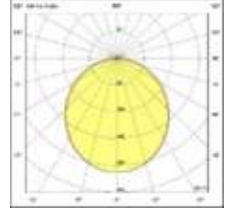

Product Code	Product	Watt	Lumen	CRI	Light Color	Dimensions mm
RVR50.S/35.11	Surface	11W	1320Lm	>80	3000-4000-6500K	35x60x500mm
RVR50.S/35.16	Surface	16W	1920Lm	>80	3000-4000-6500K	35x60x500mm
RVR100.S/35.22	Surface	22W	2640Lm	>80	3000-4000-6500K	35x60x1000mm
RVR100.S/35.32	Surface	32W	3840Lm	>80	3000-4000-6500K	35x60x1000mm
RVR120.S/35.27	Surface	27W	3240Lm	>80	3000-4000-6500K	35x60x1200mm
RVR120.S/35.19	Surface	39W	4680Lm	>80	3000-4000-6500K	35x60x1200mm
RVR150.S/35.33	Surface	33W	3960Lm	>80	3000-4000-6500K	35x60x1500mm
RVR150.S/35.48	Surface	48W	5760Lm	>80	3000-4000-6500K	35x60x1500mm
RVR200.S/35.44	Surface	44W	5280Lm	>80	3000-4000-6500K	35x60x2000mm
RVR200.S/35.64	Surface	64W	7680Lm	>80	3000-4000-6500K	35x60x2000mm
RVR250.S/35.55	Surface	55W	6600Lm	>80	3000-4000-6500K	35x60x2500mm
RVR250.S/35.80	Surface	80W	9600Lm	>80	3000-4000-6500K	35x60x2500mm
RVR300.S/35.66	Surface	66W	7920Lm	>80	3000-4000-6500K	35x60x3000mm
RVR300.S/35.96	Surface	96W	11520Lm	>80	3000-4000-6500K	35x60x3000mm