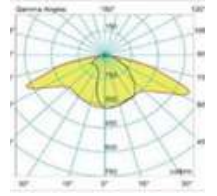

Body :	Aluminium Injection
Diffuser :	PMMA Optical Lens
Source of Light :	High Power LED
Lumen/Watt :	120Lm/W
Input Voltage :	220-240V AC 50/60 Hz
Mounting :	Ø60mm Adjustable Console
Dimensions :	W:205 H:100 L:490mm
Light Color :	3000-4000-6500K
IP Rating :	IP66
Options :	DALI-Programlanabilir
CRI :	>80
Led lifetime :	100.000+