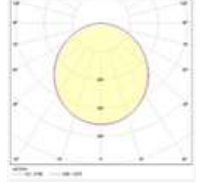

Product Code	Watt	Lumen	Power Factor	CRI	Light Color	Kg	Cut Size mm	Dimensions mm
ALT.2022.25	25W	3250Lm	>95	>80	3000-4000-6500K	700gr	Ø:210mm	Ø:227 D: 85mm
ALT.2022.18	18W	2340Lm	>95	>80	3000-4000-6500K	530gr	Ø:175mm	Ø:192 D: 85mm
ALT.2022.18	18W	2340Lm	>95	>80	3000-4000-6500K	470gr	Ø:160mm	Ø:175 D: 85mm
ALT.2022.9	9W	1170Lm	>95	>80	3000-4000-6500K	300gr	Ø:105mm	Ø:117 D: 70mm
ALT.2022.6	6W	780Lm	>95	>80	3000-4000-6500K	280gr	Ø:85mm	Ø:97 D: 70mm