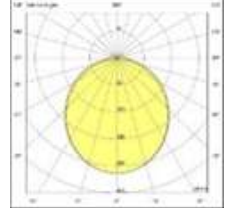

Product Code	Product	Watt	Lumen	CRI	Light Color	Dimensions mm
SNY50/87.11	Suspended	11W	1320Lm	>80	3000-4000-6500K	87x87x500mm
SNY50/87.16	Suspended	16W	1920Lm	>80	3000-4000-6500K	87x87x500mm
SNY100/87.22	Suspended	22W	2640Lm	>80	3000-4000-6500K	87x87x1000mm
SNY100/87.32	Suspended	32W	3840Lm	>80	3000-4000-6500K	87x87x1000mm
SNY120/87.27	Suspended	27W	3240Lm	>80	3000-4000-6500K	87x87x1200mm
SNY120/87.19	Suspended	39W	4680Lm	>80	3000-4000-6500K	87x87x1200mm
SNY150/87.33	Suspended	33W	3960Lm	>80	3000-4000-6500K	87x87x1500mm
SNY150/87.48	Suspended	48W	5760Lm	>80	3000-4000-6500K	87x87x1500mm
SNY200/87.44	Suspended	44W	5280Lm	>80	3000-4000-6500K	87x87x2000mm
SNY200/87.64	Suspended	64W	7680Lm	>80	3000-4000-6500K	87x87x2000mm
SNY250/87.55	Suspended	55W	6600Lm	>80	3000-4000-6500K	87x87x2500mm
SNY250/87.80	Suspended	80W	9600Lm	>80	3000-4000-6500K	87x87x2500mm
SNY300/87.66	Suspended	66W	7920Lm	>80	3000-4000-6500K	87x87x3000mm
SNY300/87.96	Suspended	96W	11520Lm	>80	3000-4000-6500K	87x87x3000mm