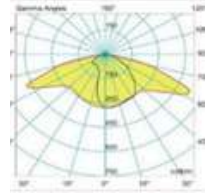

Body :	Aluminium Injection
Diffuser :	PMMA Optical Lens
Source of Light :	High Power LED
Lumen/Watt :	120Lm/W
Input Voltage :	220-240V AC 50/60 Hz
Mounting :	Ø42mm Adjustable Console
Dimensions :	W:180 H:70 L:365mm
Light Color :	3000-4000-6500K
IP Rating :	IP66
Options :	DALI-Programlanabilir
CRI :	>80
Led lifetime :	100.000+