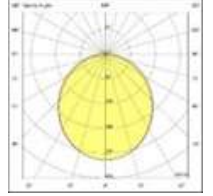

Product Code	Product	Watt	Lumen	CRI	Light Color	Dimensions mm
VST60.RE/70.58	Recessed	58W	6960Lm	>80	3000-4000-6500K	70x80x600mm
VST90.RE/70.86	Recessed	86W	10320Lm	>80	3000-4000-6500K	70x80x900mm
VST120.RE/70.115	Recessed	115W	13800Lm	>80	3000-4000-6500K	70x80x1200mm
VST150.RE/70.144	Recessed	144W	17280Lm	>80	3000-4000-6500K	70x80x1500mm