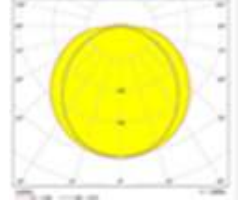

Product Code	Product	Watt	Lumen	CRI	Light Color	Dimensions mm
ITO60/29.14	Surface	14W	1680Lm	>80	3000-4000-6500K	29x63x600mm
ITO60/29.20	Surface	20W	2400Lm	>80	3000-4000-6500K	29x63x600mm
ITO90/29.28	Surface	28W	3360Lm	>80	3000-4000-6500K	29x63x900mm
ITO100/29.33	Surface	33W	3960Lm	>80	3000-4000-6500K	29x63x1000mm
ITO120/29.36	Surface	36W	4320Lm	>80	3000-4000-6500K	29x63x1200mm
ITO120/29.40	Surface	40W	4800Lm	>80	3000-4000-6500K	29x63x1200mm