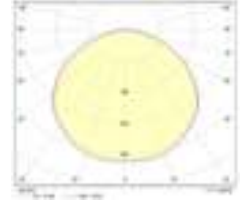

Body :	Extruded Aluminum
Diffuser :	Opal PMMA-Micro Prismatic
Source of Light :	Power LED
Lumen/Watt :	130Lm/W
Input Voltage :	220-240V AC 50/60 Hz
Mounting :	Surface-Suspended
Dimensions :	W:70 H:90 L:1108 mm
Light Color :	3000-4000-6500K
IP Rating :	IP20-IP44
Options :	EMG-DALI
CRI :	>80
Led Lifetime :	100.000+