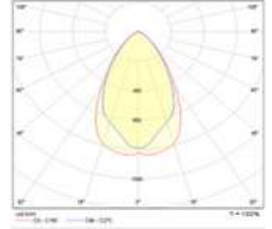

Body :	Aluminium Injection
Diffuser :	PMMA Optical Lens
Source of Light :	Mid Power LED
Lumen/Watt :	120Lm/W
Input Voltage :	220-240V AC 50/60 Hz
Mounting :	Surface
Dimensions :	W:125 L:425x425mm
Light Color :	3000-4000-6500K
IP Rating :	IP65
Options :	EMG-DALI-Programmable
CRI :	>80
Led lifetime :	100.000+