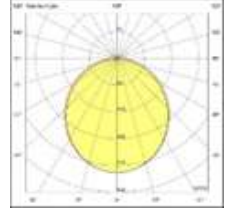

Product Code	Product	Watt	Lumen	CRI	Light Color	Dimensions mm
RVR50/35.11	Suspended	11W	1320Lm	>80	3000-4000-6500K	35x60x500mm
RVR50/35.16	Suspended	16W	1920Lm	>80	3000-4000-6500K	35x60x500mm
RVR100/35.22	Suspended	22W	2640Lm	>80	3000-4000-6500K	35x60x1000mm
RVR100/35.32	Suspended	32W	3840Lm	>80	3000-4000-6500K	35x60x1000mm
RVR120/35.27	Suspended	27W	3240Lm	>80	3000-4000-6500K	35x60x1200mm
RVR120/35.19	Suspended	39W	4680Lm	>80	3000-4000-6500K	35x60x1200mm
RVR150/35.33	Suspended	33W	3960Lm	>80	3000-4000-6500K	35x60x1500mm
RVR150/35.48	Suspended	48W	5760Lm	>80	3000-4000-6500K	35x60x1500mm
RVR200/35.44	Suspended	44W	5280Lm	>80	3000-4000-6500K	35x60x2000mm
RVR200/35.64	Suspended	64W	7680Lm	>80	3000-4000-6500K	35x60x2000mm
RVR250/35.55	Suspended	55W	6600Lm	>80	3000-4000-6500K	35x60x2500mm
RVR250/35.80	Suspended	80W	9600Lm	>80	3000-4000-6500K	35x60x2500mm
RVR300/35.66	Suspended	66W	7920Lm	>80	3000-4000-6500K	35x60x3000mm
RVR300/35.96	Suspended	96W	11520Lm	>80	3000-4000-6500K	35x60x3000mm