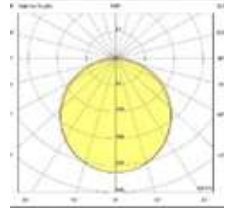

Body :	Extruded Aluminum
Diffuser :	Opal PMMA-Micro Prismatic
Source of Light :	Power LED
Lumen/Watt :	120Lm/W
Input Voltage :	220-240V AC 50/60 Hz
Mounting :	Recessed
Dimensions :	W:46mm H:33mm
Light Color :	3000-4000-6500K
CRI :	>80
Dim :	DALI / 1-10V
IP Rating :	IP40