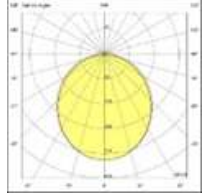

Product Code	Product	Watt	Lumen	CRI	Light Color	Dimensions mm
YTA100.SU/52.66	Suspended	66W	7920Lm	>80	3000-4000-6500K	52x65X1000mm
YTA120.SU/52.79	Suspended	79W	9480Lm	>80	3000-4000-6500K	52x65X1200mm
YTA150.SU/52.99	Suspended	99W	11880Lm	>80	3000-4000-6500K	52x65X1500mm