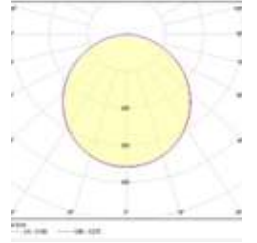

LED

IP20

Product Code	Watt	Lumen	Power Factor	CRI	Light Color	Kg	Cut Size mm	Dimensions mm
RVA.2022.50	50W	6500Lm	>95	>80	3000-4000-6500K	1300gr	Ø:2x175mm	H:192 W:384 D:120mm
RVA.2022.36	36W	4680Lm	>95	>80	3000-4000-6500K	910gr	Ø:2x160mm	H:175 W:350 D:120mm
RVA.2022.24	24W	3120Lm	>95	>80	3000-4000-6500K	690gr	Ø:2x130mm	H:147 W:294 D:120mm
RVA.2022.18	18W	2340Lm	>95	>80	3000-4000-6500K	595gr	Ø:2x105mm	H:117 W:234 D:120mm
RVA.2022.12	12W	1500Lm	>95	>80	3000-4000-6500K	505gr	Ø:2x85mm	H:97 W:194 D:120mm

LED

IP20

Product Code	Watt	Lumen	Power Factor	CRI	Light Color	Kg	Cut Size mm	Dimensions mm
SHR.2022.12	12W	1560Lm	>95	>80	3000-4000-6500K	4000gr	Ø:90mm	Ø:97 D: 85mm
SHR.2022.9	9W	1170Lm	>95	>80	3000-4000-6500K	380gr	Ø:90mm	Ø:97 D: 85mm