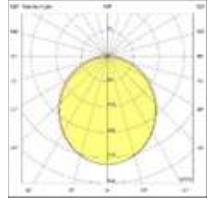

Product Code	Product	Watt	Lumen	CRI	Light Color	Dimensions mm
KYR60.CE/80.36	Sıva Üstü Dekoratif	36W	4320Lm	>80	3000-4000-6500K	600x600X80mm
KYR60.CE/80.60	Sıva Üstü Dekoratif	60W	7200Lm	>80	3000-4000-6500K	600x600X80mm