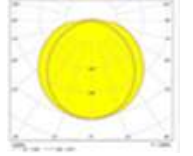

Product Code	Product	Watt	Lumen	CRI	Light Color	Dimensions mm (L:W:H:)
FRM3030/S.70.12	Recessed	12W	1440Lm	>80	3000-4000-6500K	295X295x85mm
FRM3060/S.70.22	Recessed	22W	2640Lm	>80	3000-4000-6500K	295X595x85mm
FRM6060/S.70.36	Recessed	36W	4320Lm	>80	3000-4000-6500K	595X595x85mm
FRM30120/S.70.36	Recessed	36W	4320Lm	>80	3000-4000-6500K	295X1195x85mm
FRM60120/S.70.70	Recessed	70W	8400Lm	>80	3000-4000-6500K	595X1195x85mm
FRM120120/S.70.140	Recessed	140W	16800Lm	>80	3000-4000-6500K	1195X1195x85mm