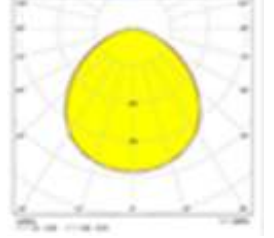

Product Code	Product	Watt	Lumen	CRI	Light Color	Dimensions mm
QUA70/40.70	Recessed	70W	8400Lm	>80	3000-4000-6500K	400x400x130mm
QUA80/40.80	Recessed	80W	9600Lm	>80	3000-4000-6500K	400x400x130mm
QUA90/40.90	Recessed	90W	10800Lm	>80	3000-4000-6500K	400x400x130mm
QUA100/40.100	Recessed	100W	12000Lm	>80	3000-4000-6500K	400x400x130mm
QUA110/40.110	Recessed	110W	13200Lm	>80	3000-4000-6500K	400x400x130mm