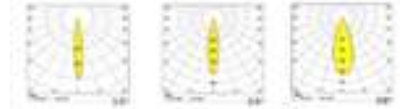

Product Code	Product	Watt	Lumen	CRI	Light Color	Dimensions mm (W:H:)
TRD.SQ.75108/8	Trimless SQ	8W	800Lm	>80	2700-3000-4000K	W:75 H:108mm
TRD.SQ.75108/11	Trimless SQ	11W	1100Lm	>80	2700-3000-4000K	W:75 H:108mm