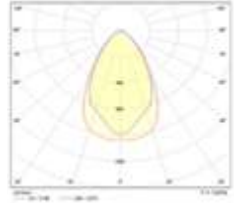

Product Code	Watt	Lumen	IK	CRI	Light Color	Kg	Dimensions mm
MRG.2022.120/H	120W	14400Lm	IK08	>80	3000-4000-6500K	6Kg	W:150 L:425x425mm
MRG.2022.100/H	100W	12000Lm	IK08	>80	3000-4000-6500K	6Kg	W:150 L:425x425mm
MRG.2022.75/H	75W	9000Lm	IK08	>80	3000-4000-6500K	6Kg	W:150 L:425x425mm
MRG.2022.60/H	60W	7200Lm	IK08	>80	3000-4000-6500K	6Kg	W:150 L:425x425mm