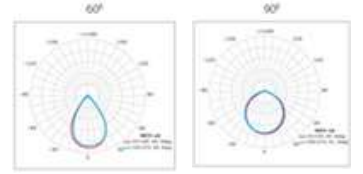

Body :	Aluminium Injection
Diffuser :	PMMA Optical Lens
Source of Light :	High Power LED
Lumen/Watt :	120Lm/W
Input Voltage :	220-240V AC 50/60 Hz
Mounting :	Surface
Dimensions :	W:150 H:820 L:510mm
Light Color :	3000-4000-6500K
IP Rating :	IP66
Options :	EMG-DALI-Programmable
CRI :	>80
Led Ömrü :	100.000+