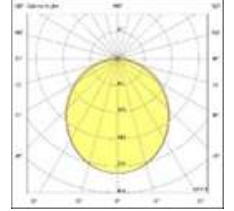

Product Code	Product	Watt	Lumen	CRI	Light Color	Dimensions mm
TRA90.SU/80.28	Surface	28W	3360Lm	>80	3000-4000-6500K	100x80x900mm
TRA120.SU/80.30	Surface	30W	3600Lm	>80	3000-4000-6500K	100x80x1200mm
TRA128.SU/80.35	Surface	35W	4200Lm	>80	3000-4000-6500K	100x80x1280mm
TRA150.SU/80.48	Surface	48W	5760Lm	>80	3000-4000-6500K	100x80x1500mm
TRA170.SU/80.54	Surface	54W	6480Lm	>80	3000-4000-6500K	100x80x1700mm