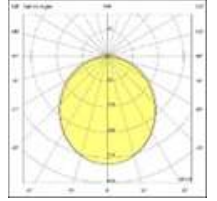

Product Code	Product	Watt	Lumen	CRI	Light Color	Dimensions mm
JMB450.SU/70.99	Suspended	99W	11880Lm	>80	3000-4000-6500K	70x80x700x1547mm
JMB530.SU/70.170	Suspended	170W	20400Lm	>80	3000-4000-6500K	70x80x900x1749mm
JMB650.SU/70.208	Suspended	208W	25200Lm	>80	3000-4000-6500K	70x80x1200x2047mm