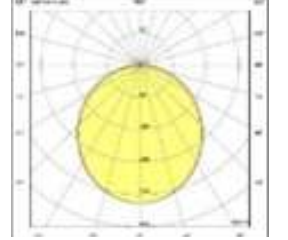

NATURAL SURFACE

Body :	Extruded Aluminum
Diffuser :	Opal PMMA-Micro Prismatic
Source of Light :	Power LED
Lumen/Watt :	120Lm/W
Input Voltage :	220-240V AC 50/60 Hz
Mounting :	Surface
Dimensions :	W:55mm H:84mm
Light Color :	3000-4000-6500K
CRI :	>80
Dim :	DALI / 1-10V
IP Rating :	IP40