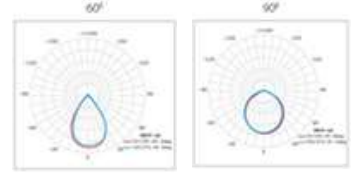

Body :	Aluminium Injection
Diffuser :	PMMA Optical Lens
Source of Light :	High Power LED
Lumen/Watt :	120Lm/W
Input Voltage :	220-240V AC 50/60 Hz
Mounting :	Surface
Dimensions :	W:100 Ø:282mm
Light Color :	3000-4000-6500K
IP Rating :	IP66
Options :	EMG-DALI-Programmable
CRI :	>80
Led lifetime :	100.000+