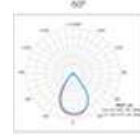

Product Code	Product	Watt	Lumen	CRI	Light Color	Dimensions mm
ATR.600/640.300	Floodlight	300W	40800Lm	>80	3000-4000-6500K	315x640x107mm
ATR.600/640.450	Floodlight	450W	60750Lm	>80	3000-4000-6500K	315x640x107mm
ATR.600/640.600	Floodlight	600W	81000Lm	>80	3000-4000-6500K	315x640x107mm