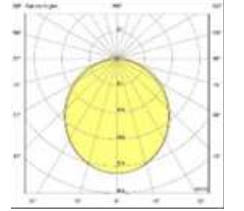

Product Code	Product	Watt	Lumen	CRI	Light Color	Dimensions mm
TAN150/100.48	Suspended	48W	5760Lm	>80	3000-4000-6500K	100x80x1500mm
TAN200/100.64	Suspended	64W	7680Lm	>80	3000-4000-6500K	100x80x2000mm
TAN250/100.80	Suspended	80W	9600Lm	>80	3000-4000-6500K	100x80x2500mm
TAN300/100.96	Suspended	96W	11520Lm	>80	3000-4000-6500K	100x80x3000mm
TAN350/100.112	Suspended	112W	13440Lm	>80	3000-4000-6500K	100x80x3500mm
TAN400/100.128	Suspended	128W	15360Lm	>80	3000-4000-6500K	100x80x4000mm
TAN450/100.144	Suspended	144W	17280Lm	>80	3000-4000-6500K	100x80x4500mm
TAN500/100.160	Suspended	160W	19200Lm	>80	3000-4000-6500K	100x80x5000mm