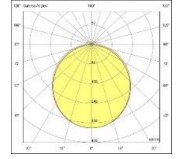

ATLAS LIGHTING

YETA SURFACE

Body
Diffuser
Source of Light
Lumen/Watt
Input Voltage
Mounting
Dimensions
Light Color
CRI
Dim
IP Rating

Extruded Aluminum
Opal PMMA-Micro Prismatic
Power LED
120Lm/W
220-240V AC 50/60 Hz
Surface
W:52 H:65mm
3000K-4000K-6500K
>80
DALI / 1-10V
IP20

LED

IP20

Product Code	Product	Watt	Lumen	CRI	Light Color	Dimensions mm
YTA100.CE/52.66	Surface	66W	7920Lm	>80	3000-4000-6500K	52x65X1000mm
YTA120.CE/52.79	Surface	79W	9480Lm	>80	3000-4000-6500K	52x65X1200mm
YTA150.CE/52.99	Surface	99W	11880Lm	>80	3000-4000-6500K	52x65X1500mm