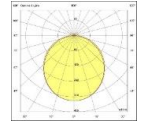

YETA SUSPENDED

Body	Extruded Aluminum
Diffuser	Opal PMMA-Micro Prismatic
Source of Light	Power LED
Lumen/Watt	120Lm/W
Input Voltage	220-240V AC 50/60 Hz
Mounting	Suspended
Dimensions	W:52 H:65mm
Light Color	3000K-4000K-6500K
CRI	>80
Dim	DALI / 1-10V
IP Rating	IP20

LED

IP20

Product Code	Product	Watt	Lumen	CRI	Light Color	Dimensions mm
YTA100.SU/52.66	Suspended	66W	7920Lm	>80	3000-4000-6500K	52x65X1000mm
YTA120.SU/52.79	Suspended	79W	9480Lm	>80	3000-4000-6500K	52x65X1200mm
YTA150.SU/52.99	Suspended	99W	11880Lm	>80	3000-4000-6500K	52x65X1500mm