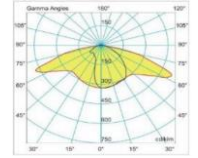

XERO

Body
Diffuser
Source of Light
Lumen/Watt
Input Voltage
Mounting
Dimensions
Light Color
IP Rating
Options
CRI
Led lifetime

Aluminium Injection
 PMMA Optical Lens
 High Power LED
 120Lm/W
 220-240V AC 50/60 Hz
 Ø60mm Adjustable Console
 W:279 H:76 L:609mm
 3000-4000-6500K
 IP66
 DALI-Programmable
 >80
 100.000+

Product Code	Watt	Lumen	IK	CRI	Light Color	Kg	Dimensions mm
XRO.2022.120	120W	14400Lm	IK08	>80	3000-4000-6500K	5,2Kg	W:205 H:100 L:490mm
XRO.2022.100	100W	12000Lm	IK08	>80	3000-4000-6500K	5,2Kg	W:205 H:100 L:490mm
XRO.2022.80	80W	9600Lm	IK08	>80	3000-4000-6500K	5Kg	W:205 H:100 L:490mm
XRO.2022.60	60W	7200Lm	IK08	>80	3000-4000-6500K	4,8Kg	W:205 H:100 L:490mm