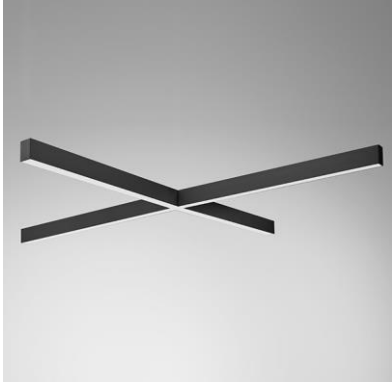

## VOLTA SURFACE

<b>Body</b>	Extruded Aluminum
<b>Diffuser</b>	Opal PMMA-Micro Prismatic
<b>Source of Light</b>	Power LED
<b>Lumen/Watt</b>	120Lm/W
<b>Input Voltage</b>	220-240V AC 50/60 Hz
<b>Mounting</b>	Surface
<b>Dimensions</b>	W:52 H:65mm
<b>Light Color</b>	3000K-4000K-6500K
<b>CRI</b>	>80
<b>Dim</b>	DALI / 1-10V
<b>IP Rating</b>	IP20

LED

IP20

Product Code	Product	Watt	Lumen	CRI	Light Color	Dimensions mm
VLT90.SU/52.58	Surface	58W	6960Lm	>80	3000-4000-6500K	52x65x900mm
VLT100.SU/52.64	Surface	64W	7680Lm	>80	3000-4000-6500K	52x65x1000mm
VLT120.SU/52.77	Surface	77W	9240Lm	>80	3000-4000-6500K	52x65x1200mm
VLT150.SU/52.96	Surface	96W	11520Lm	>80	3000-4000-6500K	52x65x1500mm
VLT180.SU/52.115	Surface	115W	13800Lm	>80	3000-4000-6500K	52x65x1800mm
VLT200.SU/52.128	Surface	128W	15360Lm	>80	3000-4000-6500K	52x65x2000mm