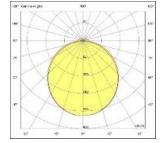

## VOLTA SURFACE

<b>Body</b>	Extruded Aluminum
<b>Diffuser</b>	Opal PMMA-Micro Prismatic
<b>Source of Light</b>	Power LED
<b>Lumen/Watt</b>	120Lm/W
<b>Input Voltage</b>	220-240V AC 50/60 Hz
<b>Mounting</b>	Surface
<b>Dimensions</b>	W:52 H:65mm
<b>Light Color</b>	3000K-4000K-6500K
<b>CRI</b>	>80
<b>Dim</b>	DALI / 1-10V
<b>IP Rating</b>	IP20

LED

IP20

Product Code	Product	Watt	Lumen	CRI	Light Color	Dimensions mm
VLT90.SU/52.58	Surface	58W	6960Lm	>80	3000-4000-6500K	52x65x900mm
VLT100.SU/52.64	Surface	64W	7680Lm	>80	3000-4000-6500K	52x65x1000mm
VLT120.SU/52.77	Surface	77W	9240Lm	>80	3000-4000-6500K	52x65x1200mm
VLT150.SU/52.96	Surface	96W	11520Lm	>80	3000-4000-6500K	52x65x1500mm
VLT180.SU/52.115	Surface	115W	13800Lm	>80	3000-4000-6500K	52x65x1800mm
VLT200.SU/52.128	Surface	128W	15360Lm	>80	3000-4000-6500K	52x65x2000mm