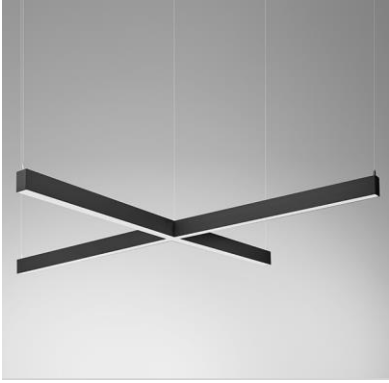

## VOLTA SUSPENDED

<b>Body</b>	Extruded Aluminum
<b>Diffuser</b>	Opal PMMA-Micro Prismatic
<b>Source of Light</b>	Power LED
<b>Lumen/Watt</b>	120Lm/W
<b>Input Voltage</b>	220-240V AC 50/60 Hz
<b>Mounting</b>	Suspended
<b>Dimensions</b>	W:52 H:65mm
<b>Light Color</b>	3000K-4000K-6500K
<b>CRI</b>	>80
<b>Dim</b>	DALI / 1-10V
<b>IP Rating</b>	IP20

LED

IP20

Product Code	Product	Watt	Lumen	CRI	Light Color	Dimensions mm
VLT90/52.58	Suspended	58W	6960Lm	>80	3000-4000-6500K	52x65x900mm
VLT100/52.64	Suspended	64W	7680Lm	>80	3000-4000-6500K	52x65x1000mm
VLT120/52.77	Suspended	77W	9240Lm	>80	3000-4000-6500K	52x65x1200mm
VLT150/52.96	Suspended	96W	11520Lm	>80	3000-4000-6500K	52x65x1500mm
VLT180/52.115	Suspended	115W	13800Lm	>80	3000-4000-6500K	52x65x1800mm
VLT200/52.128	Suspended	128W	15360Lm	>80	3000-4000-6500K	52x65x2000mm