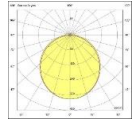

## VOLTA SUSPENDED

<b>Body</b>	Extruded Aluminum
<b>Diffuser</b>	Opal PMMA-Micro Prismatic
<b>Source of Light</b>	Power LED
<b>Lumen/Watt</b>	120Lm/W
<b>Input Voltage</b>	220-240V AC 50/60 Hz
<b>Mounting</b>	Suspended
<b>Dimensions</b>	W:52 H:65mm
<b>Light Color</b>	3000K-4000K-6500K
<b>CRI</b>	>80
<b>Dim</b>	DALI / 1-10V
<b>IP Rating</b>	IP20

LED

IP20

Product Code	Product	Watt	Lumen	CRI	Light Color	Dimensions mm
VLT90/52.58	Suspended	58W	6960Lm	>80	3000-4000-6500K	52x65x900mm
VLT100/52.64	Suspended	64W	7680Lm	>80	3000-4000-6500K	52x65x1000mm
VLT120/52.77	Suspended	77W	9240Lm	>80	3000-4000-6500K	52x65x1200mm
VLT150/52.96	Suspended	96W	11520Lm	>80	3000-4000-6500K	52x65x1500mm
VLT180/52.115	Suspended	115W	13800Lm	>80	3000-4000-6500K	52x65x1800mm
VLT200/52.128	Suspended	128W	15360Lm	>80	3000-4000-6500K	52x65x2000mm