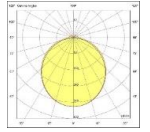

VESTA SURFACE

Body	Stainless Steel
Diffuser	Opal PMMA-Micro Prismatic
Source of Light	Power LED
Lumen/Watt	120Lm/W
Input Voltage	220-240V AC 50/60 Hz
Mounting	Surface
Dimensions	W:70 H:80mm
Light Color	3000K-4000K-6500K
CRI	>80
Dim	DALI / 1-10V
IP Rating	IP20

LED

IP20

Product Code	Product	Watt	Lumen	CRI	Light Color	Dimensions mm
VST60.CE/70.58	Surface	58W	6960Lm	>80	3000-4000-6500K	70x80x600mm
VST90.CE/70.86	Surface	86W	10320Lm	>80	3000-4000-6500K	70x80x900mm
VST120.CE/70.115	Surface	115W	13800Lm	>80	3000-4000-6500K	70x80x1200mm
VST150.CE/70.144	Surface	144W	17280Lm	>80	3000-4000-6500K	70x80x1500mm