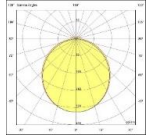

ATLAS LIGHTING

VESTA RECESSED

Body	Stainless Steel
Diffuser	Opal PMMA-Micro Prismatic
Source of Light	Power LED
Lumen/Watt	120Lm/W
Input Voltage	220-240V AC 50/60 Hz
Mounting	Recessed
Dimensions	W:70 H:80mm
Light Color	3000K-4000K-6500K
CRI	>80
Dim	DALI / 1-10V
IP Rating	IP20

LED

IP20

Product Code	Product	Watt	Lumen	CRI	Light Color	Dimensions mm
VST60.RE/70.58	Recessed	58W	6960Lm	>80	3000-4000-6500K	70x80x600mm
VST90.RE/70.86	Recessed	86W	10320Lm	>80	3000-4000-6500K	70x80x900mm
VST120.RE/70.115	Recessed	115W	13800Lm	>80	3000-4000-6500K	70x80x1200mm
VST150.RE/70.144	Recessed	144W	17280Lm	>80	3000-4000-6500K	70x80x1500mm