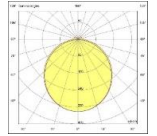

## VESTA SUSPENDED

<b>Body</b>	Stainless Steel
<b>Diffuser</b>	Opal PMMA-Micro Prismatic
<b>Source of Light</b>	Power LED
<b>Lumen/Watt</b>	120Lm/W
<b>Input Voltage</b>	220-240V AC 50/60 Hz
<b>Mounting</b>	Suspended
<b>Dimensions</b>	W:70 H:80mm
<b>Light Color</b>	3000K-4000K-6500K
<b>CRI</b>	>80
<b>Dim</b>	DALI / 1-10V
<b>IP Rating</b>	IP20

LED

IP20

Product Code	Product	Watt	Lumen	CRI	Light Color	Dimensions mm
VST60.SU/70.58	Suspended	58W	6960Lm	>80	3000-4000-6500K	70x80x600mm
VST90.SU/70.86	Suspended	86W	10320Lm	>80	3000-4000-6500K	70x80x900mm
VST120.SU/70.115	Suspended	115W	13800Lm	>80	3000-4000-6500K	70x80x1200mm
VST150.SU/70.144	Suspended	144W	17280Lm	>80	3000-4000-6500K	70x80x1500mm