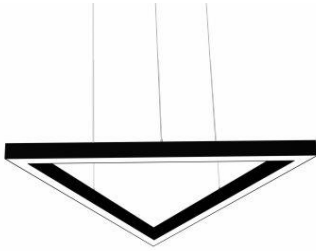

TRIANGLE SUSPENDED

Body	Extruded Aluminum
Diffuser	Opal PMMA-Micro Prismatic
Source of Light	Power LED
Lumen/Watt	120Lm/W
Input Voltage	220-240V AC 50/60 Hz
Mounting	Suspended
Dimensions	W:52 H:65mm
Light Color	3000K-4000K-6500K
CRI	>80
Dim	DALI / 1-10V
IP Rating	IP20

Product Code	Product	Watt	Lumen	CRI	Light Color	Dimensions mm
TRG60.SU/52.58	Suspended	58W	6960Lm	>80	3000-4000-6500K	52x65x600mm
TRG90.SU/52.86	Suspended	86W	10320Lm	>80	3000-4000-6500K	52x65x900mm
TRG120.SU/52.115	Suspended	115W	13800Lm	>80	3000-4000-6500K	52x65x1200mm
TRG150.SU/52.144	Suspended	144W	17280Lm	>80	3000-4000-6500K	52x65x1500mm