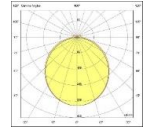

ATLAS LIGHTING

TERA SURFACE

Body	Stainless Steel
Diffuser	Opal PMMA-Micro Prismatic
Source of Light	Power LED
Lumen/Watt	120Lm/W
Input Voltage	220-240V AC 50/60 Hz
Mounting	Surface
Dimensions	W:100 H:80mm
Light Color	3000K-4000K-6500K
CRI	>80
Dim	DALI / 1-10V
IP Rating	IP20

LED

IP20

Product Code	Product	Watt	Lumen	CRI	Light Color	Dimensions mm
TRA90.SU/80.28	Surface	28W	3360Lm	>80	3000-4000-6500K	100x80x900mm
TRA120.SU/80.30	Surface	30W	3600Lm	>80	3000-4000-6500K	100x80x1200mm
TRA128.SU/80.35	Surface	35W	4200Lm	>80	3000-4000-6500K	100x80x1280mm
TRA150.SU/80.48	Surface	48W	5760Lm	>80	3000-4000-6500K	100x80x1500mm
TRA170.SU/80.54	Surface	54W	6480Lm	>80	3000-4000-6500K	100x80x1700mm