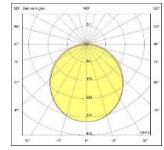

TERA SUSPENDED

Body
Diffuser
Source of Light
Lumen/Watt
Input Voltage
Mounting
Dimensions
Light Color
CRI
Dim
IP Rating

Stainless Steel
 Opal PMMA-Micro Prismatic
 Power LED
 120Lm/W
 220-240V AC 50/60 Hz
 Suspended
 W:100 H:80mm
 3000K-4000K-6500K
 >80
 DALI / 1-10V
 IP20

LED

IP20

Product Code	Product	Watt	Lumen	CRI	Light Color	Dimensions mm
TRA90/80.28	Suspended	28W	3360Lm	>80	3000-4000-6500K	100x80x900mm
TRA120/80.30	Suspended	30W	3600Lm	>80	3000-4000-6500K	100x80x1200mm
TRA128/80.35	Suspended	35W	4200Lm	>80	3000-4000-6500K	100x80x1280mm
TRA150/80.48	Suspended	48W	5760Lm	>80	3000-4000-6500K	100x80x1500mm
TRA170/80.54	Suspended	54W	6480Lm	>80	3000-4000-6500K	100x80x1700mm