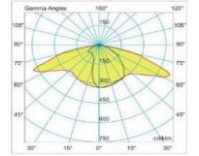

SONIC

Body
Diffuser
Source of Light
Lumen/Watt
Input Voltage
Mounting
Dimensions
Light Color
IP Rating
Options
CRI
Led lifetime

Aluminium Injection
 PMMA Optical Lens
 Mid Power LED
 120Lm/W
 220-240V AC 50/60 Hz
 Ø42mm Adjustable Console
 W:180 H:70 L:365mm
 3000-4000-6500K
 IP66
 DALI-Programmable
 >80
 100.000+

Product Code	Watt	Lumen	IK	CRI	Light Color	Kg	Dimensions mm
SNC.2022.50	50W	6000Lm	IK08	>80	3000-4000-6500K	3Kg	W:180 H:70 L:365mm
SNC.2022.40	40W	4800Lm	IK08	>80	3000-4000-6500K	3Kg	W:180 H:70 L:365mm