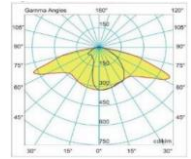

SOFT

Body	Aluminium Injection
Diffuser	PMMA Optical Lens
Source of Light	High Power LED
Lumen/Watt	120Lm/W
Input Voltage	220-240V AC 50/60 Hz
Mounting	Ø60mm Adjustable Console
Dimensions	W:337 H:70 L:793mm
Light Color	3000-4000-6500K
IP Rating	IP66
Options	NEMA-DALI-Programmable
CRI	>80
Led lifetime	100.000+

Product Code	Watt	Lumen	IK	CRI	Light Color	Kg	Dimensions mm
SFT.2022.240	240W	28800Lm	IK08	>80	3000-4000-6500K	6,5Kg	W:337 H:70 L:793mm
SFT.2022.200	200W	24000Lm	IK08	>80	3000-4000-6500K	6,5Kg	W:337 H:70 L:793mm
SFT.2022.180	180W	21600Lm	IK08	>80	3000-4000-6500K	6,5Kg	W:337 H:70 L:793mm