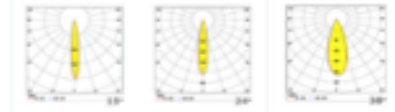

## SMART MINI

<b>Body</b>	Die-Cast Aluminium
<b>Diffuser</b>	PMMA Clear
<b>Source of Light</b>	COB LED
<b>Lumen/Watt</b>	120Lm/W
<b>Input Voltage</b>	220-240V AC 50/60 Hz
<b>Mounting</b>	Monophase / 3-phase
<b>Dimensions</b>	Ø80 W:230 H:220mm
<b>Light Color</b>	3000K-4000K-6500K
<b>CRI</b>	>80
<b>Options</b>	DALI / 1-10V
<b>IP Rating</b>	IP20
<b>Led lifetime</b>	100.000+

Product Code	Product	Watt	Lumen	CRI	Light Color	Dimensions mm
SMT220/80.8	Track Light	8W	800Lm	>80	3000-4000-6500K	Ø80 W:230 H:220mm
SMT220/80.11	Track Light	11W	1100Lm	>80	3000-4000-6500K	Ø80 W:230 H:220mm