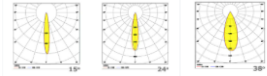

RINA

Body	Aluminum
Diffuser	ABS non-Flammable
Source of light	MR16 Retrofit
Lumen/Watt	100Lm/W
Input voltage	220-240V AC 50/60 Hz
Mounting	Surface
Power factor	Ø:80 H:165mm
Light color	2700K-3000K-4000K
CRI	>80
Options	DALI / 1-10V
IP Rating	IP20
Led lifetime	100.000+

Product Code	Product	Watt	Lumen	CRI	Light Color	Dimensions mm (Ø:H:)
RNA.80165/8	Surface	8W	800Lm	>80	2700-3000-4000K	Ø:80 H:165mm
RNA.80165/11	Surface	11W	1100Lm	>80	2700-3000-4000K	Ø:80 H:165mm