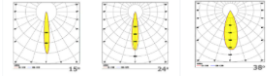

RINA SQ

| | |
|------------------------|----------------------|
| Body | Aluminum |
| Diffuser | ABS non-Flammable |
| Source of light | MR16 Retrofit |
| Lumen/Watt | 100Lm/W |
| Input voltage | 220-240V AC 50/60 Hz |
| Mounting | Surface |
| Power factor | W:75 H:165mm |
| Light color | 2700K-3000K-4000K |
| CRI | >80 |
| Options | DALI / 1-10V |
| IP Rating | IP20 |
| Led lifetime | 100.000+ |

| Product Code | Product | Watt | Lumen | CRI | Light Color | Dimensions mm (Ø:H:) |
|-----------------|---------|------|--------|-----|-----------------|----------------------|
| RNA.SQ.75165/8 | Surface | 8W | 800Lm | >80 | 2700-3000-4000K | W:75 H:165mm |
| RNA.SQ.75165/11 | Surface | 11W | 1100Lm | >80 | 2700-3000-4000K | W:75 H:165mm |