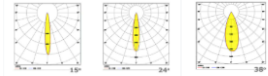

LENO

Body	ABS non-Flammable
Diffuser	Opal PMMA-Micro Prismatic
Source of light	MR16 Retrofit
Lumen/Watt	100Lm/W
Input voltage	220-240V AC 50/60 Hz
Mounting	Recessed
Power factor	Ø:95 H:110mm
Light color	2700K-3000K-4000K
CRI	>80
Options	DALI / 1-10V
IP Rating	IP20
Led lifetime	100.000+

Product Code	Product	Watt	Lumen	CRI	Light Color	Dimensions mm (Ø:H:)
LNO.95108/8	Recessed	8W	800Lm	>80	2700-3000-4000K	Ø:95 H:110mm
LNO.95108/11	Recessed	11W	1100Lm	>80	2700-3000-4000K	Ø:95 H:110mm