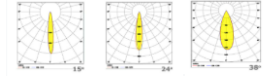

SONA

Body	Aluminum
Diffuser	Opal PMMA
Source of light	COB
Lumen/Watt	100Lm/W
Input voltage	220-240V AC 50/60 Hz
Mounting	Recessed
Power factor	95+
Light color	2700K-3000K-4000K
CRI	>80
Options	DALI / 1-10V
IP Rating	IP20
Led lifetime	100.000+

Product Code	Product	Watt	Lumen	CRI	Light Color	Dimensions mm (Ø:H:)
SNA.90108/8	Recessed	8W	800Lm	>80	2700-3000-4000K	Ø:90 H:110mm
SNA.90108/11	Recessed	11W	1100Lm	>80	2700-3000-4000K	Ø:90 H:110mm