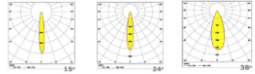

# SELO

<b>Body</b>	Aluminum
<b>Diffuser</b>	Opal PMMA
<b>Source of light</b>	COB
<b>Lumen/Watt</b>	100Lm/W
<b>Input voltage</b>	220-240V AC 50/60 Hz
<b>Mounting</b>	Recessed
<b>Power factor</b>	95+
<b>Light color</b>	2700K-3000K-4000K
<b>CRI</b>	>80
<b>Options</b>	DALI / 1-10V
<b>IP Rating</b>	IP20
<b>Led lifetime</b>	100.000+

Product Code	Product	Watt	Lumen	CRI	Light Color	Dimensions mm (Ø:H:)
SLO.97108/8	Recessed	8W	800Lm	>80	2700-3000-4000K	Ø:90 H:110mm
SLO.97108/11	Recessed	11W	1100Lm	>80	2700-3000-4000K	Ø:90 H:110mm