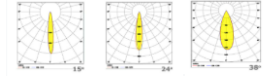

## CITY SQ

<b>Body</b>	Aluminum
<b>Diffuser</b>	Opal PMMA
<b>Source of light</b>	COB
<b>Lumen/Watt</b>	100Lm/W
<b>Input voltage</b>	220-240V AC 50/60 Hz
<b>Mounting</b>	Recessed
<b>Power factor</b>	95+
<b>Light color</b>	2700K-3000K-4000K
<b>CRI</b>	>80
<b>Options</b>	DALI / 1-10V
<b>IP Rating</b>	IP20
<b>Led lifetime</b>	100.000+

Product Code	Product	Watt	Lumen	CRI	Light Color	Dimensions mm (Ø:H:)
CTY.83108/SQ.8	Recessed SQ	8W	800Lm	>80	2700-3000-4000K	Ø:70 H:110mm
CTY.83108/SQ.11	Recessed SQ	11W	1100Lm	>80	2700-3000-4000K	Ø:70 H:110mm