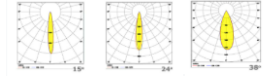

CITY SURFACE

Body	Aluminum
Diffuser	Opal PMMA
Source of light	COB
Lumen/Watt	100Lm/W
Input voltage	220-240V AC 50/60 Hz
Mounting	Surface
Power factor	95+
Light color	2700K-3000K-4000K
CRI	>80
Options	DALI / 1-10V
IP Rating	IP20
Led lifetime	100.000+

Product Code	Product	Watt	Lumen	CRI	Light Color	Dimensions mm (Ø:H:)
CTY.83108/SU.8	Surface	8W	800Lm	>80	2700-3000-4000K	Ø:90 H:110mm
CTY.83108/SU.11	Surface	11W	1100Lm	>80	2700-3000-4000K	Ø:90 H:110mm