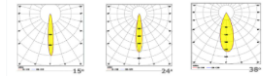

CITY

Body	Aluminum
Diffuser	Opal PMMA
Source of light	COB
Lumen/Watt	100Lm/W
Input voltage	220-240V AC 50/60 Hz
Mounting	Recessed
Power factor	95+
Light color	2700K-3000K-4000K
CRI	>80
Options	DALI / 1-10V
IP Rating	IP20
Led lifetime	100.000+

Product Code	Product	Watt	Lumen	CRI	Light Color	Dimensions mm (Ø:H:)
CTY.83108/8	Recessed	8W	800Lm	>80	2700-3000-4000K	Ø:83 H:110mm
CTY.83108/11	Recessed	11W	1100Lm	>80	2700-3000-4000K	Ø:83 H:110mm