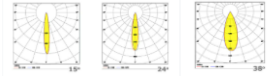

TRIM DEEP

Body	ABS non-Flammable
Diffuser	Opal PMMA-Micro Prismatic
Source of light	MR16 Retrofit
Lumen/Watt	100Lm/W
Input voltage	220-240V AC 50/60 Hz
Mounting	Trimless
Power factor	Ø:80 H:108mm
Light color	2700K-3000K-4000K
CRI	>80
Options	DALI / 1-10V
IP Rating	IP20
Led lifetime	100.000+

Product Code	Product	Watt	Lumen	CRI	Light Color	Dimensions mm (Ø:H:)
TRD80108/8	Trimless	8W	800Lm	>80	2700-3000-4000K	Ø:80 H:108mm
TRD80108/11	Trimless	11W	1100Lm	>80	2700-3000-4000K	Ø:80 H:108mm