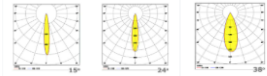

## LENO SQ

<b>Body</b>	ABS non-Flammable
<b>Diffuser</b>	Opal PMMA-Micro Prismatic
<b>Source of light</b>	MR16 Retrofit
<b>Lumen/Watt</b>	100Lm/W
<b>Input voltage</b>	220-240V AC 50/60 Hz
<b>Mounting</b>	Recessed
<b>Power factor</b>	W:95 H:110mm
<b>Light color</b>	2700K-3000K-4000K
<b>CRI</b>	>80
<b>Options</b>	DALI / 1-10V
<b>IP Rating</b>	IP20
<b>Led lifetime</b>	100.000+

Product Code	Product	Watt	Lumen	CRI	Light Color	Dimensions mm (W:H:)
LNO.SQ.90110/8	Recessed	8W	800Lm	>80	2700-3000-4000K	W:90 H:110mm
LNO.SQ.90110/11	Recessed	11W	1100Lm	>80	2700-3000-4000K	W:90 H:110mm