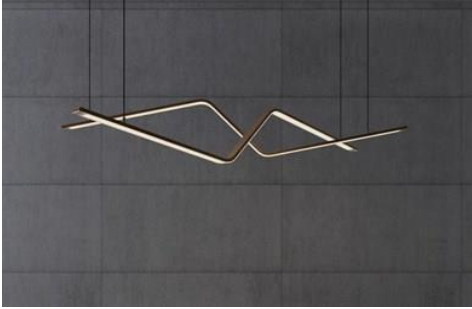

55W SUSPENDED

Body	Extruded Aluminum
Diffuser	Opal PMMA
Source of Light	Power LED
Lumen/Watt	80Lm/W
Input Voltage	220-240V AC 50/60 Hz
Mounting	Suspended
Dimensions	W:35 H:0,7 L:1200mm
Light Color	3000K-4000K-6500K
CRI	>80
IP Rating	IP20

CE LED IP20

Product Code	Product	Watt	Lumen	CRI	Light Color	Dimensions mm
ATL.2022.120SA/35.55	Suspended	55W	4400Lm	>80	3000-4000-6500K	W:35 H:0,7 L:1200mm