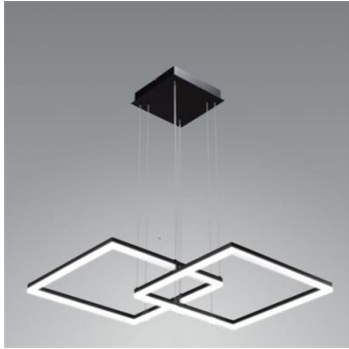

70W SUSPENDED

Body	Extruded Aluminum
Diffuser	Opal PMMA
Source of Light	Power LED
Lumen/Watt	80Lm/W
Input Voltage	220-240V AC 50/60 Hz
Mounting	Suspended
Dimensions	W:20 H:20 L:450x450mm
Light Color	3000K-4000K-6500K
CRI	>80
IP Rating	IP20

CE LED IP20

Product Code	Product	Watt	Lumen	CRI	Light Color	Dimensions mm
ATL.2022.45SA/20.70	Suspended	70W	5600Lm	>80	3000-4000-6500K	W:20 H:20 L:450x450mm