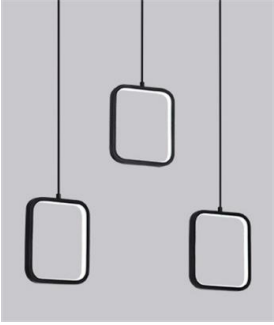

70W SUSPENDED

Body	Extruded Aluminum
Diffuser	Opal Silicone
Source of Light	Power LED
Lumen/Watt	80Lm/W
Input Voltage	220-240V AC 50/60 Hz
Mounting	Suspended
Dimensions	W:20-10 L:300-300mm
Light Color	3000K-4000K-6500K
CRI	>80
IP Rating	IP20

CE LED IP20

Product Code	Product	Watt	Lumen	CRI	Light Color	Dimensions mm
ATL.2022.30SA/20.70	Suspended	70W	5600Lm	>80	3000-4000-6500K	H:20x10 L:300x300mm