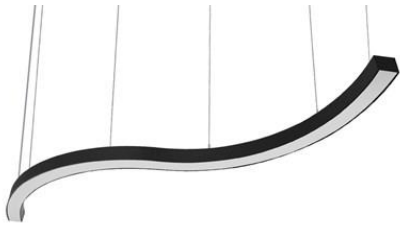

## 32W SUSPENDED

<b>Body</b>	Extruded Aluminum
<b>Diffuser</b>	Opal PMMA
<b>Source of Light</b>	Power LED
<b>Lumen/Watt</b>	80Lm/W
<b>Input Voltage</b>	220-240V AC 50/60 Hz
<b>Mounting</b>	Suspended
<b>Dimensions</b>	W:40 H:40 L:1200mm
<b>Light Color</b>	3000K-4000K-6500K
<b>CRI</b>	>80
<b>IP Rating</b>	IP20

CE LED IP20

Product Code	Product	Watt	Lumen	CRI	Light Color	Dimensions mm
ATL.2022.120SA/40.32	Suspended	32W	2560Lm	>80	3000-4000-6500K	W:40 H:40 L:1200mm