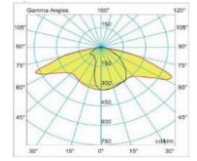

ROYAL

Body
Diffuser
Source of Light
Lumen/Watt
Input Voltage
Mounting
Dimensions
Light Color
IP Rating
Options
CRI
Led lifetime

Aluminium Injection
PMMA Optical Lens
High Power LED
120Lm/W
220-240V AC 50/60 Hz
Ø42mm Adjustable Console
W:180 H:70 L:365mm
3000-4000-6500K
IP66
DALI-Programmable
>80
100.000+

Product Code	Watt	Lumen	IK	CRI	Light Color	Kg	Dimensions mm
RYL.2022.50	50W	6000Lm	IK08	>80	3000-4000-6500K	3Kg	W:180 H:70 L:365mm
RYL.2022.40	40W	5200Lm	IK08	>80	3000-4000-6500K	3Kg	W:180 H:70 L:365mm