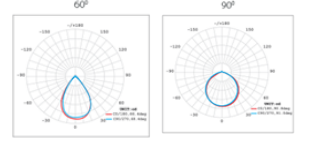

ATLAS LIGHTING

PARADISO IV

Body
Diffuser
Source of Light
Lumen/Watt
Input Voltage
Mounting
Dimensions
Light Color
CRI
Options
IP Rating
Led lifetime

Aluminium Injection
PMMA Optical Lens
High Power LED
120Lm/W
220-240V AC 50/60 Hz
Surface
W:150 H:1050 L:510mm
3000-4000-6500K
>80
EMG-DALI-Programmable
IP66
100.000+

Product Code	Watt	Lumen	IK	CRI	Light Color	Kg	Dimensions mm
PDS.IV.2022.1280	1280W	153600Lm	IK08	>80	3000-4000-6500K	32Kg	W:150 H:1050 L:510mm