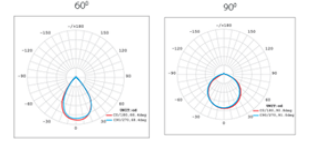

## PARADISO III

**Body**  
**Diffuser**  
**Source of Light**  
**Lumen/Watt**  
**Input Voltage**  
**Mounting**  
**Dimensions**  
**Light Color**  
**CRI**  
**Options**  
**IP Rating**  
**Led lifetime**

Aluminium Injection  
 PMMA Optical Lens  
 High Power LED  
 120Lm/W  
 220-240V AC 50/60 Hz  
 Surface  
 W:150 H:820 L:510mm  
 3000-4000-6500K  
 >80  
 EMG-DALI-Programmable  
 IP66  
 100.000+

Product Code	Watt	Lumen	IK	CRI	Light Color	Kg	Dimensions mm
PDS.III.2022.960	960W	115200Lm	IK08	>80	3000-4000-6500K	24Kg	W:150 H:700 L:510mm
PDS.III.2022.720	720W	86400Lm	IK08	>80	3000-4000-6500K	24Kg	W:150 H:700 L:510mm