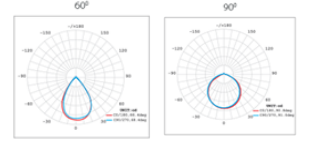

## PARADISO II

**Body**  
**Diffuser**  
**Source of Light**  
**Lumen/Watt**  
**Input Voltage**  
**Mounting**  
**Dimensions**  
**Light Color**  
**CRI**  
**Options**  
**IP Rating**  
**Led lifetime**

Aluminium Injection  
 PMMA Optical Lens  
 High Power LED  
 120Lm/W  
 220-240V AC 50/60 Hz  
 Surface  
 W:150 H:700 L:510mm  
 3000-4000-6500K  
 <80  
 EMG-DALI-Programmable  
 IP66  
 100.000+

Product Code	Watt	Lumen	IK	CRI	Light Color	Kg	Dimensions mm
PDS.II.2022.640	640W	76800Lm	IK08	>80	3000-4000-6500K	16Kg	W:150 H:700 L:510mm
PDS.II.2022.480	480W	57600Lm	IK08	>80	3000-4000-6500K	16Kg	W:150 H:700 L:510mm
PDS.II.2022.400	400W	48000Lm	IK08	>80	3000-4000-6500K	16Kg	W:150 H:700 L:510mm