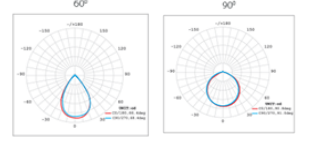

PARADISO I

Body
Diffuser
Source of Light
Lumen/Watt
Input Voltage
Mounting
Dimensions
Light Color
CRI
Options
IP Rating
Led lifetime

Aluminium Injection
 PMMA Optical Lens
 High Power LED
 120Lm/W
 220-240V AC 50/60 Hz
 Surface
 W:150 H:350 L:510mm
 3000-4000-6500K
 >80
 EMG-DALI-Programmable
 IP66
 100.000+

Product Code	Watt	Lumen	IK	CRI	Light Color	Kg	Dimensions mm
PDS.I.2022.320	320W	38400Lm	IK08	>80	3000-4000-6500K	8Kg	W:150 H:350 L:510mm
PDS.I.2022.240	240W	28800Lm	IK08	>80	3000-4000-6500K	8Kg	W:150 H:350 L:510mm
PDS.I.2022.200	200W	24000Lm	IK08	>80	3000-4000-6500K	8Kg	W:150 H:350 L:510mm