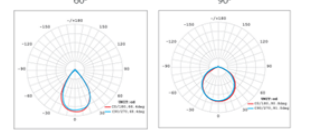

NOVA

Body
Diffuser
Source of Light
Lumen/Watt
Input Voltage
Mounting
Dimensions
Light Color
CRI
Options
IP Rating
Led lifetime

Aluminium Injection
 PMMA Optical Lens
 High Power LED
 120Lm/W
 220-240V AC 50/60 Hz
 Surface
 W:100 Ø:282mm
 3000-4000-6500K
 <80
 EMG-DALI-Programmable
 IP66
 100.000+

Product Code	Watt	Lumen	IK	CRI	Light Color	Kg	Dimensions mm
NVA.2022.100	100W	12000Lm	IK08	>80	3000-4000-6500K	4Kg	W:100 Ø:282mm
NVA.2022.75	75W	9000Lm	IK08	>80	3000-4000-6500K	4Kg	W:100 Ø:282mm
NVA.2022.60	60W	7200Lm	IK08	>80	3000-4000-6500K	4Kg	W:100 Ø:282mm