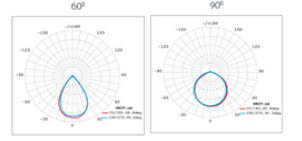

MAGIC

Body
Diffuser
Source of Light
Lumen/Watt
Input Voltage
Mounting
Dimensions
Light Color
CRI
Options
IP Rating
Led lifetime

Aluminium Injection
 PMMA Optical Lens
 Mid Power LED
 120Lm/W
 220-240V AC 50/60 Hz
 Surface
 W:60 H:420 L:380mm
 3000-4000-6500K
 <80
 EMG-DALI-Programmable
 IP66
 100.000+

Product Code	Watt	Lumen	IK	CRI	Light Color	Kg	Dimensions mm
MGC.2022.200	200W	24000Lm	IK08	>80	3000-4000-6500K	6Kg	W:60 H:420 L:380mm
MGC.2022.150	150W	18000Lm	IK08	>80	3000-4000-6500K	6Kg	W:60 H:420 L:380mm