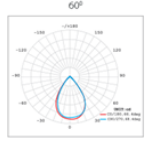

LOOP PRO

Body
Diffuser
Source of Light
Lumen/Watt
Input Voltage
Mounting
Dimensions
Light Color
CRI
Options
IP Rating
Led lifetime

Aluminium Injection
 PMMA Optical Lens
 High Power LED
 120Lm/W
 220-240V AC 50/60 Hz
 Surface
 W:90 H:350 L:230mm
 3000-4000-6500K
 <80
 EMG-DALI-Programmable
 IP66
 100.000+

Product Code	Watt	Lumen	IK	CRI	Light Color	Kg	Dimensions mm
LOP.2022.60	60W	7200Lm	IK08	>80	3000-4000-6500K	3Kg	W:90 H:350 L:230mm
LOP.2022.40	40W	4800Lm	IK08	>80	3000-4000-6500K	3Kg	W:90 H:350 L:230mm
LOP.2022.30	30W	3600Lm	IK08	>80	3000-4000-6500K	3Kg	W:90 H:350 L:230mm