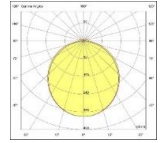

ATLAS LIGHTING

KAYRA SURFACE

Body	Stainless Steel
Diffuser	Opal PMMA-Micro Prismatic
Source of Light	Power LED
Lumen/Watt	120Lm/W
Input Voltage	220-240V AC 50/60 Hz
Mounting	Surface
Dimensions	W:600 H:80mm
Light Color	3000K-4000K-6500K
CRI	>80
Dim	DALI / 1-10V
IP Rating	IP20

LED

IP20

Product Code	Product	Watt	Lumen	CRI	Light Color	Dimensions mm
KYR60.CE/80.36	Surface	36W	4320Lm	>80	3000-4000-6500K	600x600X80mm
KYR60.CE/80.60	Surface	60W	7200Lm	>80	3000-4000-6500K	600x600X80mm