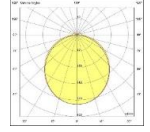

KAYRA RECESSED

Body	Stainless Steel
Diffuser	Opal PMMA-Micro Prismatic
Source of Light	Power LED
Lumen/Watt	120Lm/W
Input Voltage	220-240V AC 50/60 Hz
Mounting	Recessed
Dimensions	W:600 H:80mm
Light Color	3000K-4000K-6500K
CRI	>80
Dim	DALI / 1-10V
IP Rating	IP20

LED

IP20

Product Code	Product	Watt	Lumen	CRI	Light Color	Dimensions mm
KYR60.RE/80.36	Recessed	36W	4320Lm	>80	3000-4000-6500K	600x600X80mm
KYR60.RE/80.60	Recessed	60W	7200Lm	>80	3000-4000-6500K	600x600X80mm