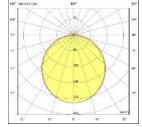

ATLAS LIGHTING

KAYRA SUSPENDED

Body	Stainless Steel
Diffuser	Opal PMMA-Micro Prismatic
Source of Light	Power LED
Lumen/Watt	120Lm/W
Input Voltage	220-240V AC 50/60 Hz
Mounting	Suspended
Dimensions	W:600 H:80mm
Light Color	3000K-4000K-6500K
CRI	>80
Dim	DALI / 1-10V
IP Rating	IP20

LED

IP20

Product Code	Product	Watt	Lumen	CRI	Light Color	Dimensions mm
KYR60.SU/80.36	Suspended	36W	4320Lm	>80	3000-4000-6500K	600x600X80mm
KYR60.SU/80.60	Suspended	60W	7200Lm	>80	3000-4000-6500K	600x600X80mm