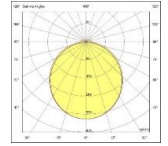

JUMBO SURFACE

Body
Diffuser
Source of Light
Lumen/Watt
Input Voltage
Mounting
Dimensions
Light Color
CRI
Dim
IP Rating

Stainless Steel
Opal PMMA-Micro Prismatic
Power LED
120Lm/W
220-240V AC 50/60 Hz
Surface
W:70 H:80mm
3000K-4000K-6500K
>80
DALI / 1-10V
IP20

LED

IP20

Product Code	Product	Watt	Lumen	CRI	Light Color	Dimensions mm
JMB450.CE/70.99	Surface	99W	11880Lm	>80	3000-4000-6500K	70x80x700x1547mm
JMB530.CE/70.170	Surface	170W	20400Lm	>80	3000-4000-6500K	70x80x900x1749mm
JMB650.CE/70.208	Surface	208W	25200Lm	>80	3000-4000-6500K	70x80x1200x2047mm