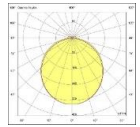

JUMBO RECESSED

Body
Diffuser
Source of Light
Lumen/Watt
Input Voltage
Mounting
Dimensions
Light Color
CRI
Dim
IP Rating

Stainless Steel
Opal PMMA-Micro Prismatic
Power LED
120Lm/W
220-240V AC 50/60 Hz
Recessed
W:70 H:80mm
3000K-4000K-6500K
>80
DALI / 1-10V
IP20

LED

IP20

Product Code	Product	Watt	Lumen	CRI	Light Color	Dimensions mm
JMB450.RE/70.99	Recessed	99W	11880Lm	>80	3000-4000-6500K	70x80x700x1547mm
JMB530.RE/70.170	Recessed	170W	20400Lm	>80	3000-4000-6500K	70x80x900x1749mm
JMB650.RE/70.208	Recessed	208W	25200Lm	>80	3000-4000-6500K	70x80x1200x2047mm