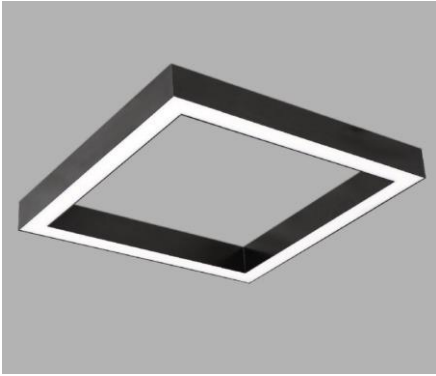

ICON SURFACE

Body	Extruded Aluminum
Diffuser	Opal PMMA-Micro Prismatic
Source of Light	Power LED
Lumen/Watt	120Lm/W
Input Voltage	220-240V AC 50/60 Hz
Mounting	Surface
Dimensions	W:35mm H:60mm
Light Color	3000K-4000K-6500K
CRI	>80
Options	DALI / 1-10V
IP Rating	IP40
Led lifetime	100.000+

Product Code	Product	Watt	Lumen	CRI	Light Color	Dimensions mm (L:W:H:)
ICN55/35.44	Surface	44W	5280Lm	>80	3000-4000-6500K	35x60x550x550mm
ICN55/35.64	Surface	64W	7680Lm	>80	3000-4000-6500K	35x60x550x550mm
ICN100/35.88	Surface	88W	10560Lm	>80	3000-4000-6500K	35x60x1000x1000mm
ICN100/35.128	Surface	128W	15360Lm	>80	3000-4000-6500K	35x60x1000x1000mm
ICN120/35.105	Surface	105W	12600Lm	>80	3000-4000-6500K	35x60x1200x1200mm
ICN120/35.154	Surface	154W	18480Lm	>80	3000-4000-6500K	35x60x1200x1200mm
ICN150/35.132	Surface	132W	15840Lm	>80	3000-4000-6500K	35x60x1500x1500mm
ICN150/35.192	Surface	192W	23040Lm	>80	3000-4000-6500K	35x60x1500x1500mm
ICN200/35.176	Surface	176W	21120Lm	>80	3000-4000-6500K	35x60x2000x2000mm
ICN200/35.256	Surface	256W	30720Lm	>80	3000-4000-6500K	35x60x2000x2000mm
ICN250/35.220	Surface	220W	26400Lm	>80	3000-4000-6500K	35x60x2500x2500mm
ICN250/35.320	Surface	320W	38400Lm	>80	3000-4000-6500K	35x60x2500x2500mm
ICN300/35.264	Surface	264W	31680Lm	>80	3000-4000-6500K	35x60x3000x3000mm
ICN300/35.384	Surface	384W	46080Lm	>80	3000-4000-6500K	35x60x3000x3000mm