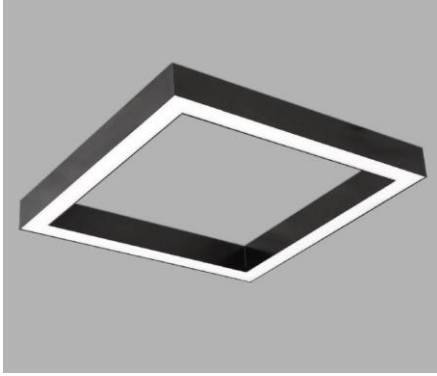

## HUGE SURFACE

<b>Body</b>	Extruded Aluminum
<b>Diffuser</b>	Opal PMMA-Micro Prismatic
<b>Source of Light</b>	Power LED
<b>Lumen/Watt</b>	120Lm/W
<b>Input Voltage</b>	220-240V AC 50/60 Hz
<b>Mounting</b>	Surface
<b>Dimensions</b>	W:55mm H:84mm
<b>Light Color</b>	3000K-4000K-6500K
<b>CRI</b>	>80
<b>Options</b>	DALI / 1-10V
<b>IP Rating</b>	IP40
<b>Led lifetime</b>	100.000+

LED

IP40

Product Code	Product	Watt	Lumen	CRI	Light Color	Dimensions mm (L:W:H:)
HGE55/55.44	Surface	44W	5280Lm	>80	3000-4000-6500K	55x84x550x550mm
HGE55/55.64	Surface	64W	7680Lm	>80	3000-4000-6500K	55x84x550x550mm
HGE100/55.88	Surface	88W	10560Lm	>80	3000-4000-6500K	55x84x1000x1000mm
HGE100/55.128	Surface	128W	15360Lm	>80	3000-4000-6500K	55x84x1000x1000mm
HGE120/55.105	Surface	105W	12600Lm	>80	3000-4000-6500K	55x84x1200x1200mm
HGE120/55.154	Surface	154W	18480Lm	>80	3000-4000-6500K	55x84x1200x1200mm
HGE150/55.132	Surface	132W	15840Lm	>80	3000-4000-6500K	55x84x1500x1500mm
HGE150/55.192	Surface	192W	23040Lm	>80	3000-4000-6500K	55x84x1500x1500mm
HGE200/55.176	Surface	176W	21120Lm	>80	3000-4000-6500K	55x84x2000x2000mm
HGE200/55.256	Surface	256W	30720Lm	>80	3000-4000-6500K	55x84x2000x2000mm
HGE250/55.220	Surface	220W	26400Lm	>80	3000-4000-6500K	55x84x2500x2500mm
HGE250/55.320	Surface	320W	38400Lm	>80	3000-4000-6500K	55x84x2500x2500mm
HGE300/55.264	Surface	264W	31680Lm	>80	3000-4000-6500K	55x84x3000x3000mm
HGE300/55.384	Surface	384W	46080Lm	>80	3000-4000-6500K	55x84x3000x3000mm