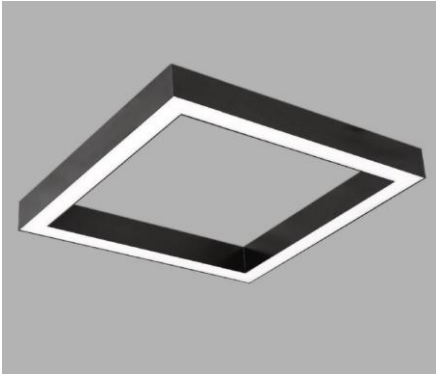

HABIT SURFACE

Body	Extruded Aluminum
Diffuser	Opal PMMA-Micro Prismatic
Source of Light	Power LED
Lumen/Watt	120Lm/W
Input Voltage	220-240V AC 50/60 Hz
Mounting	Surface
Dimensions	W:87mm H:8mm
Light Color	3000K-4000K-6500K
CRI	>80
Options	DALI / 1-10V
IP Rating	IP40
Led lifetime	100.000+

LED

IP40

Product Code	Product	Watt	Lumen	CRI	Light Color	Dimensions mm (L:W:H:)
HBT55/87.44	Surface	44W	5280Lm	>80	3000-4000-6500K	87x87x550x550mm
HBT55/87.64	Surface	64W	7680Lm	>80	3000-4000-6500K	87x87x550x550mm
HBT100/87.88	Surface	88W	10560Lm	>80	3000-4000-6500K	87x87x1000x1000mm
HBT100/87.128	Surface	128W	15360Lm	>80	3000-4000-6500K	87x87x1000x1000mm
HBT120/87.105	Surface	105W	12600Lm	>80	3000-4000-6500K	87x87x1200x1200mm
HBT120/87.154	Surface	154W	18480Lm	>80	3000-4000-6500K	87x87x1200x1200mm
HBT150/87.132	Surface	132W	15840Lm	>80	3000-4000-6500K	87x87x1500x1500mm
HBT150/87.192	Surface	192W	23040Lm	>80	3000-4000-6500K	87x87x1500x1500mm
HBT200/87.176	Surface	176W	21120Lm	>80	3000-4000-6500K	87x87x2000x2000mm
HBT200/87.256	Surface	256W	30720Lm	>80	3000-4000-6500K	87x87x2000x2000mm
HBT250/87.220	Surface	220W	26400Lm	>80	3000-4000-6500K	87x87x2500x2500mm
HBT250/87.320	Surface	320W	38400Lm	>80	3000-4000-6500K	87x87x2500x2500mm
HBT300/87.264	Surface	264W	31680Lm	>80	3000-4000-6500K	87x87x3000x3000mm
HBT300/87.384	Surface	384W	46080Lm	>80	3000-4000-6500K	87x87x3000x3000mm