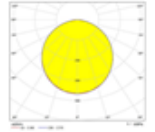

ATLAS LIGHTING

FORM SIVA ALTI STERİL - MAX

Gövde	Paslanmaz Çelik
Difüzör	Temperli Cam
Işık Kaynağı	Power LED
Lümen/Watt	120Lm/W
Giriş Gerilimi	220-240V AC 50/60 Hz
Montaj	Sıva altı
Ölçüler	595x595x H:85mm
Renk Sıcaklığı	3000K-4000K-6500K
CRI	>80
Dim	DALI / 1-10V
IP Değeri	IP65

LED  IP65

Ürün Kodu	Ürün	Watt	Lumen	CRI	Işık Rengi	Ölçüler mm
FRM3030/S.70.12	Steril Led Panel	12W	1440Lm	>80	3000-4000-6500K	295X295x85mm
FRM3060/S.70.22	Steril Led Panel	22W	2640Lm	>80	3000-4000-6500K	295X595x85mm
FRM6060/S.70.36	Steril Led Panel	36W	4320Lm	>80	3000-4000-6500K	595X595x85mm
FRM30120/S.70.36	Steril Led Panel	36W	4320Lm	>80	3000-4000-6500K	295X1195x85mm
FRM60120/S.70.70	Steril Led Panel	70W	8400Lm	>80	3000-4000-6500K	595X1195x85mm
FRM120120/S.70.140	Steril Led Panel	140W	16800Lm	>80	3000-4000-6500K	1195X1195x85mm