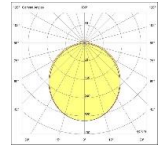

ELITE SURFACE

Body	Stainless Steel
Diffuser	Opal PMMA-Micro Prismatic
Source of Light	Power LED
Lumen/Watt	120Lm/W
Input Voltage	220-240V AC 50/60 Hz
Mounting	Surface
Dimensions	H:80mm
Light Color	3000K-4000K-6500K
CRI	>80
Dim	DALI / 1-10V
IP Rating	IP40

LED

IP40

Product Code	Product	Watt	Lumen	CRI	Light Color	Dimensions mm
ELT40/SU.80.40	Surface	40W	4800Lm	>80	3000-4000-6500K	400x80mm
ELT50/SU.80.52	Surface	52W	6240Lm	>80	3000-4000-6500K	500x80mm
ELT60/SU.80.60	Surface	60W	7200Lm	>80	3000-4000-6500K	600x80mm
ELT90/SU.80.110	Surface	110W	13200Lm	>80	3000-4000-6500K	900x80mm
ELT100/SU.80.120	Surface	120W	14400Lm	>80	3000-4000-6500K	1000x80mm
ELT120/SU.80.200	Surface	200W	24000Lm	>80	3000-4000-6500K	1200x80mm
ELT150/SU.80.360	Surface	360W	43200Lm	>80	3000-4000-6500K	1500x80mm