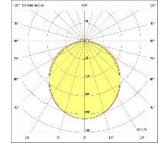

ELITE RECESSED

Body	Stainless Steel
Diffuser	Opal PMMA-Micro Prismatic
Source of Light	Power LED
Lumen/Watt	120Lm/W
Input Voltage	220-240V AC 50/60 Hz
Mounting	Recessed
Dimensions	H:80mm
Light Color	3000K-4000K-6500K
CRI	>80
Dim	DALI / 1-10V
IP Rating	IP40

LED

IP40

Product Code	Product	Watt	Lumen	CRI	Light Color	Dimensions mm
ELT40/RE.80.40	Recessed	40W	4800Lm	>80	3000-4000-6500K	400x80mm
ELT50/RE.80.52	Recessed	52W	6240Lm	>80	3000-4000-6500K	500x80mm
ELT60/RE.80.60	Recessed	60W	7200Lm	>80	3000-4000-6500K	600x80mm
ELT90/RE.80.110	Recessed	110W	13200Lm	>80	3000-4000-6500K	900x80mm
ELT100/RE.80.120	Recessed	120W	14400Lm	>80	3000-4000-6500K	1000x80mm
ELT120/RE.80.200	Recessed	200W	24000Lm	>80	3000-4000-6500K	1200x80mm
ELT150/RE.80.360	Recessed	360W	43200Lm	>80	3000-4000-6500K	1500x80mm