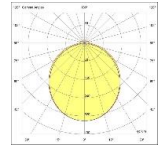

ELITE SUSPENDED

Body	Stainless Steel
Diffuser	Opal PMMA-Micro Prismatic
Source of Light	Power LED
Lumen/Watt	120Lm/W
Input Voltage	220-240V AC 50/60 Hz
Mounting	Suspended
Dimensions	H:80mm
Light Color	3000K-4000K-6500K
CRI	>80
Dim	DALI / 1-10V
IP Rating	IP40

LED

IP40

Product Code	Product	Watt	Lumen	CRI	Light Color	Dimensions mm
ELT40/80.40	Suspended	40W	4800Lm	>80	3000-4000-6500K	400x80mm
ELT50/80.52	Suspended	52W	6240Lm	>80	3000-4000-6500K	500x80mm
ELT60/80.60	Suspended	60W	7200Lm	>80	3000-4000-6500K	600x80mm
ELT90/80.110	Suspended	110W	13200Lm	>80	3000-4000-6500K	900x80mm
ELT100/80.120	Suspended	120W	14400Lm	>80	3000-4000-6500K	1000x80mm
ELT120/80.200	Suspended	200W	24000Lm	>80	3000-4000-6500K	1200x80mm
ELT150/80.360	Suspended	360W	43200Lm	>80	3000-4000-6500K	1500x80mm