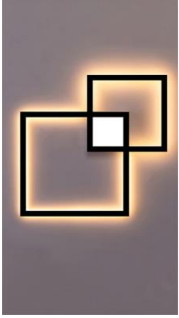

## 25W WALL

<b>Body</b>	Extruded Aluminum
<b>Diffuser</b>	Silicon Opal
<b>Source of Light</b>	Power LED
<b>Lumen/Watt</b>	80Lm/W
<b>Input Voltage</b>	220-240V AC 50/60 Hz
<b>Mounting</b>	Wall
<b>Dimensions</b>	W:360x360mm
<b>Light Color</b>	3000K-4000K-6500K
<b>CRI</b>	>80
<b>IP Rating</b>	IP20

CE LED IP20

Product Code	Product	Watt	Lumen	CRI	Light Color	Dimensions mm
ATL.2022.36DU/36.25	Wall	25W	2000Lm	>80	3000-4000-6500K	W:360x360mm